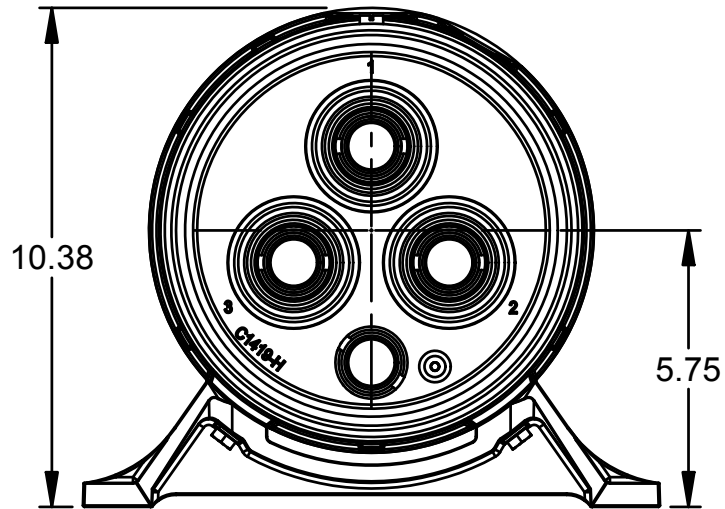

SCALE = 1:4

DIMENSIONS ARE IN INCHES

ADALET
A SCOTT FETZER COMPANY
Enclosure Systems • Cable Accessories
Cleveland, OH 44135

TITLE

SFL-415A