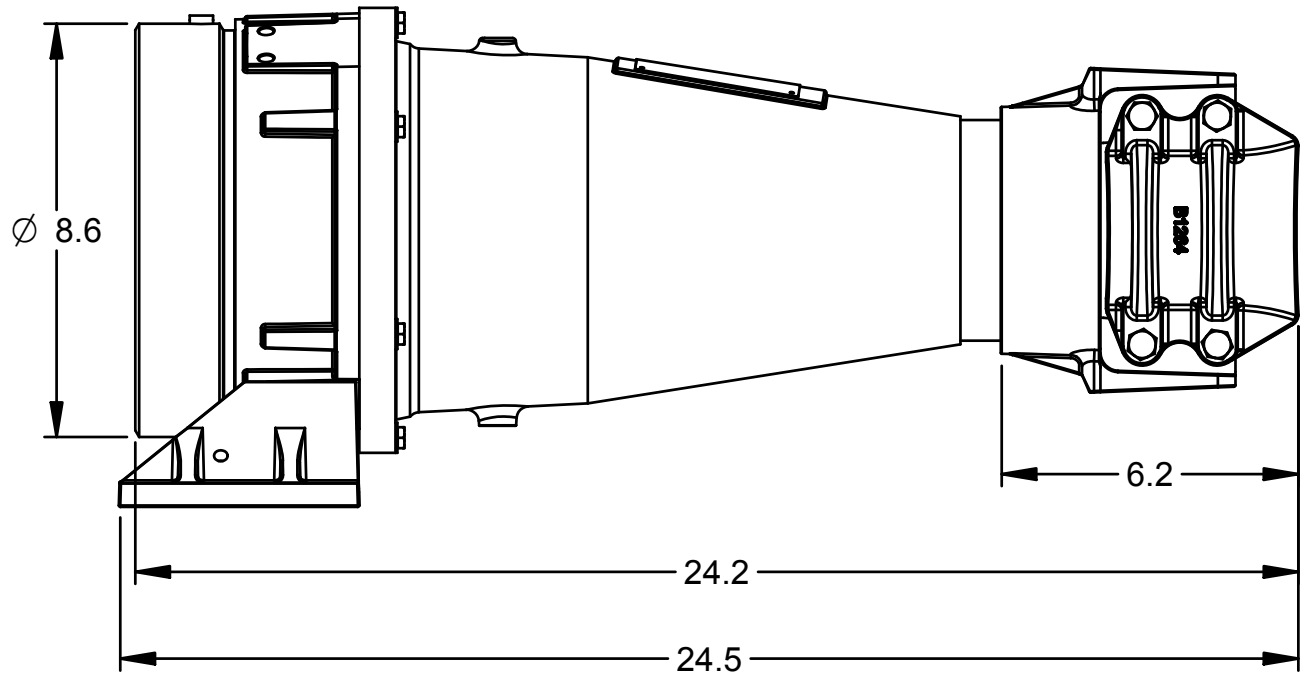

SCALE = 1:4

DIMENSIONS ARE IN INCHES

ADALET
A SCOTT FETZER COMPANY
Enclosure Systems • Cable Accessories
Cleveland, OH 44135

TITLE

SFL-415A