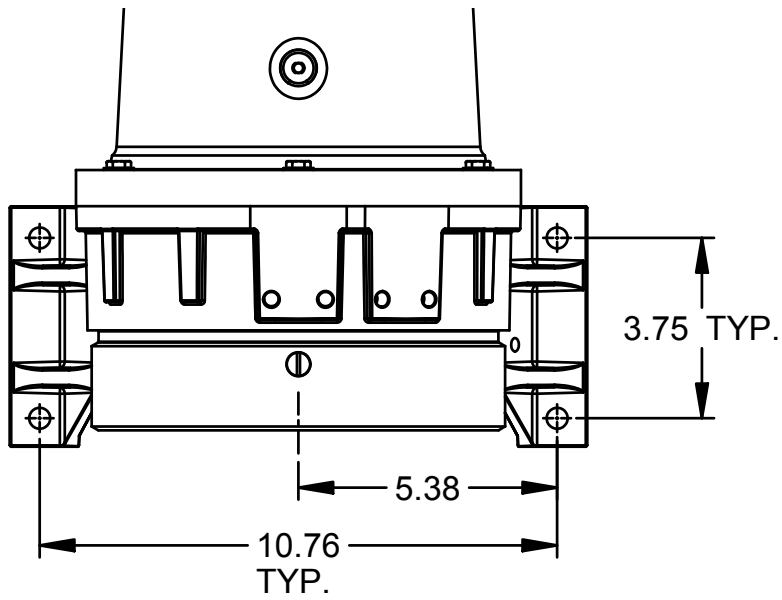

NOTE: THIS DRAWING ALSO APPLIES TO THE
QSFL-415A AND TSFL-415A MODELS

1:8