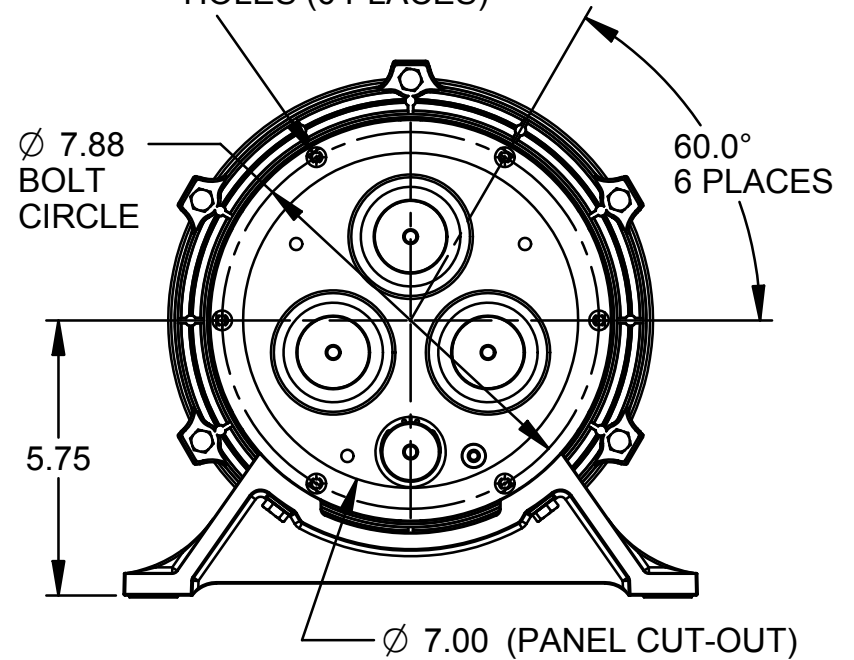

1/4-20 THREADED HOLES (6 PLACES)