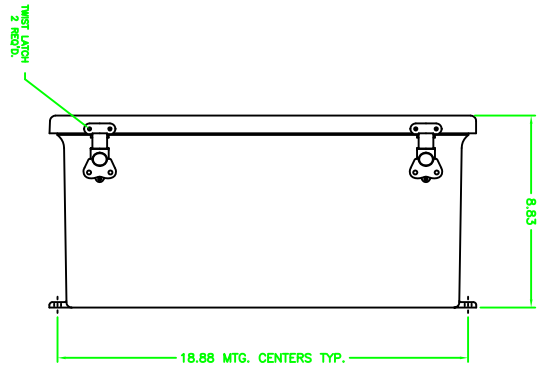

23355

DATE	DESCRIPTION	BY	CHK'D	DATE
------	-------------	----	-------	------

SECTION B-B

SECTION A-A

DALE ELECTRONICS, INC. 13000 DALLAS ROAD, SUITE 200 DALLAS, TEXAS 75244 (972) 412-2100 FAX (972) 412-2101 WWW.DALEELECTRONICS.COM		ADALET 23355 10/27/08	
MODEL NUMBER: 23355 PART NUMBER: 23355 DATE: 10/27/08 REV: 1		NAK-FB-181600CHT FIBERGLASS ENCLOSURE	
MANUFACTURER: ADALET PART NUMBER: 23355 DATE: 10/27/08 REV: 1		QLB 1-3 D	
NAK-FB-181600CHT		23355 10F1	