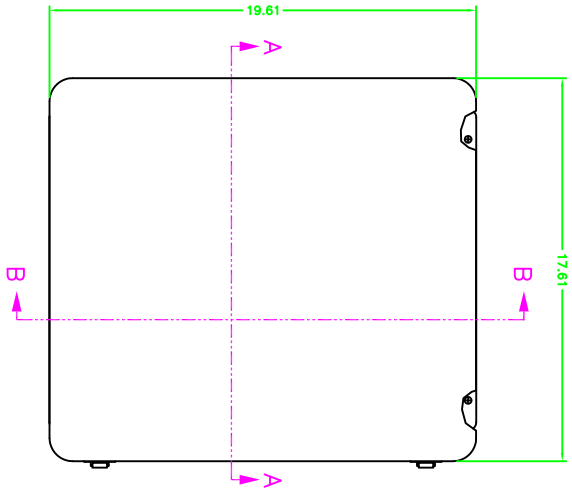

23355

DATE	DESCRIPTION	BY	CHK'D	DATE
------	-------------	----	-------	------

SECTION B-B

SECTION A-A

DALE ELECTRONICS, INC. 13000 DALLAS ROAD, SUITE 200 DALLAS, TEXAS 75244 (972) 412-2100 FAX (972) 412-2101 WWW.DALEELECTRONICS.COM		ADALET 23355 10/27/08	
MODEL NUMBER: 23355 PART NUMBER: 23355 DATE: 10/27/08 REV: 1		NAK-FB-181600CHT FIBERGLASS ENCLOSURE	
MANUFACTURER: ADALET PART NUMBER: 23355 DATE: 10/27/08 REV: 1		QLB 1-3 D	
NAK-FB-181600CHT		23355 10F1	