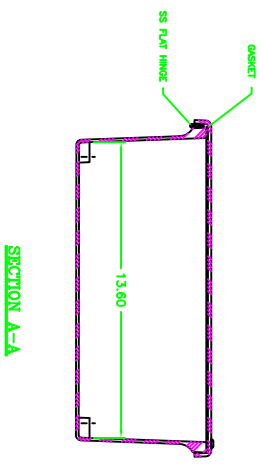

23347

		ADALET CHEMICAL OVEN DIVISION 4451 S.W. 117th Ave. Miami, FL 33155 (305) 446-1177 FAX (305) 446-1178 WWW.ADALET.COM	
Model: NAK-FG-161400CHSC Description: ENCLASURE Material: FIBERGLASS		Part No: NAK-FG-161400CHSC Rev: 1-3 Date: 3/6/09	
Drawing No: 23347 Title: 10F1		Scale: 1:1 Date: 3/6/09	