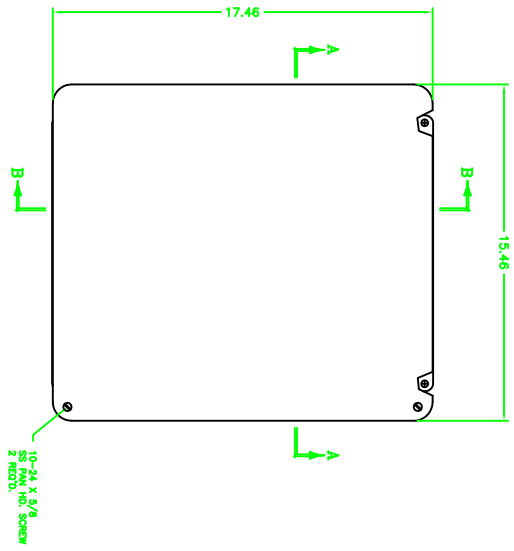

23347

		ADALET CHEMICAL OVEN DIVISION 4451 S.W. 117th Ave. Miami, FL 33155 (305) 446-1177 FAX (305) 446-1178 WWW.ADALET.COM	
Model: NAK-FG-161400CHSC Description: ENCLASURE Material: FIBERGLASS		Part No: NAK-FG-161400CHSC Rev: 1-3 Date: 3/6/09	
Drawing No: 23347 Title: 10F1		Scale: 1:1 Date: 3/6/09	