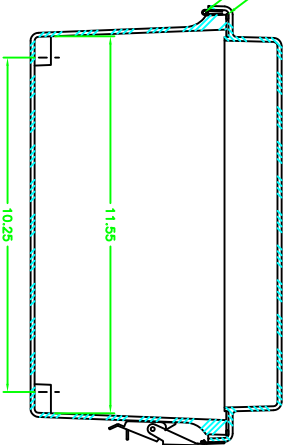

23373

GASKET
13 1/2 SS FLAT HINGE

UNCONTROLLED DRAWING

(DATA SUBJECT TO CHANGE WITHOUT NOTICE)

FOR ADDITIONAL HELP CONTACT ENGINEERING@ADALEFT.COM

X:\ref 1\BORDERS\JSIZE.DWG

MAX-FR-141207RCHOR ENCLOSURE
 QLB 3/13/08
 FIBERGLASS 10F1
 MAX-FR-141207RCHOR 23373