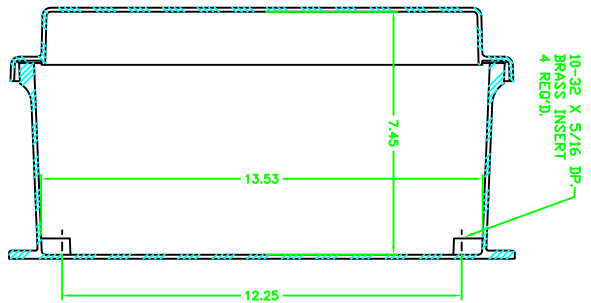

23373

GASKET
13 1/2 SS FLAT HINGE

UNCONTROLLED DRAWING

(DATA SUBJECT TO CHANGE WITHOUT NOTICE)

FOR ADDITIONAL HELP CONTACT ENGINEERING@ADALEFT.COM

X:\ref 1\BORDERS\JSIZE.DWG

MAX-FR-141207RCHOR ENCLOSURE
 QLB 3/13/08
 FIBERGLASS 10F1
 MAX-FR-141207RCHOR 23373