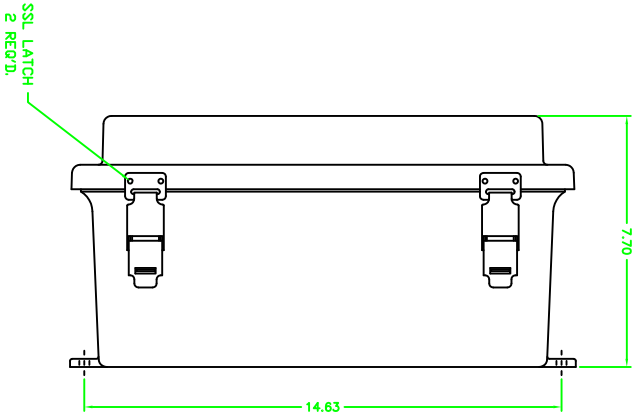

23373

GASKET
13 1/2 SS FLAT HINGE

UNCONTROLLED DRAWING

(DATA SUBJECT TO CHANGE WITHOUT NOTICE)

FOR ADDITIONAL HELP CONTACT ENGINEERING@ADALEFT.COM

X:\ref 1\BORDERS\JSIZE.DWG

MAX-FR-141207RCHOR ENCLOSURE
 QLB 3/13/08
 FIBERGLASS 10F1
 MAX-FR-141207RCHOR 23373