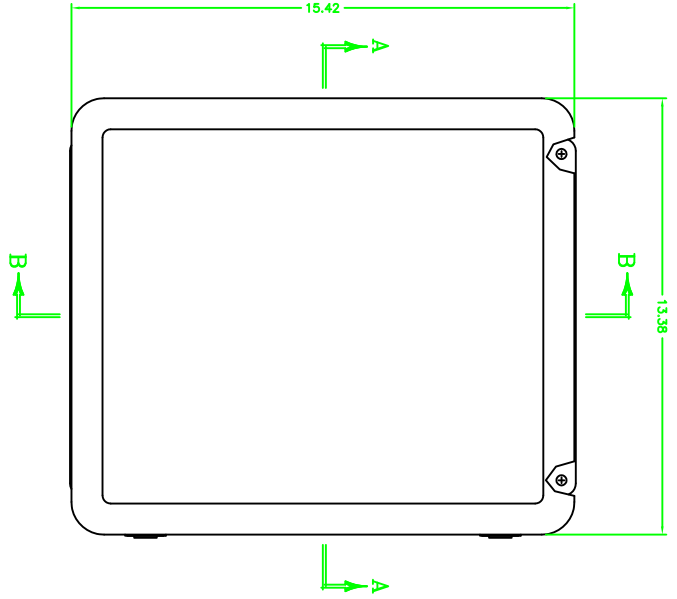

23373

GASKET
13 1/2 SS FLAT HINGE

UNCONTROLLED DRAWING

(DATA SUBJECT TO CHANGE WITHOUT NOTICE)

FOR ADDITIONAL HELP CONTACT ENGINEERING@ADALEFT.COM

X:\ref 1\BORDERS\JSIZE.DWG

MAX-FR-141207RCHOR ENCLOSURE
 QLB 3/13/08
 FIBERGLASS 10F1
 MAX-FR-141207RCHOR 23373