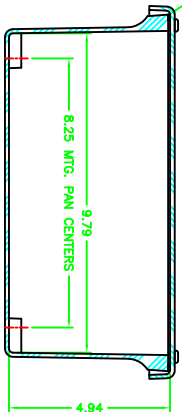

23340

10" SS BEAD CHAIN

10-24 x 5/8 SS PAN HEAD SCREW (4) PLACES

GASKET

SECTION A-A

SECTION B-B

MAX-FC-121005SC  
FIBERGLASS ENCLOSURE

TU

7-10-01

1-2

MAX-FC-121005SC

23340

10F1 A