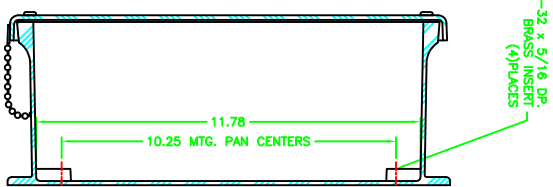

23340

10" SS BEAD CHAIN

10-24 x 5/8 SS PAN HEAD SCREW (4) PLACES

GASKET

SECTION A-A

SECTION B-B

MAX-FC-121005SC  
FIBERGLASS ENCLOSURE

TU

7-10-01

1-2

MAX-FC-121005SC

23340

10F1 A