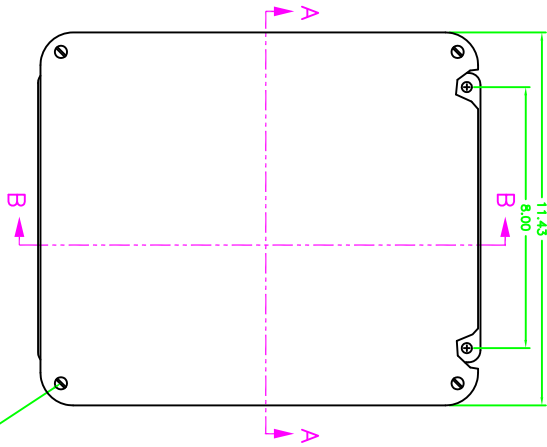

23340

10" SS BEAD CHAIN

10-24 x 5/8 SS PAN HEAD SCREW (4) PLACES

GASKET

SECTION A-A

SECTION B-B

MAX-FC-121005SC  
FIBERGLASS ENCLOSURE

TU

7-10-01

1-2

MAX-FC-121005SC

23340

10F1 A