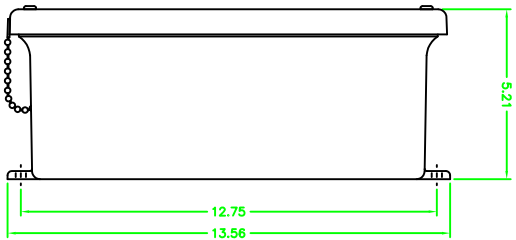

23340

10" SS BEAD CHAIN

10-24 x 5/8 SS PAN HEAD SCREW (4) PLACES

GASKET

SECTION A-A

SECTION B-B

MAX-FC-121005SC  
FIBERGLASS ENCLOSURE

TU