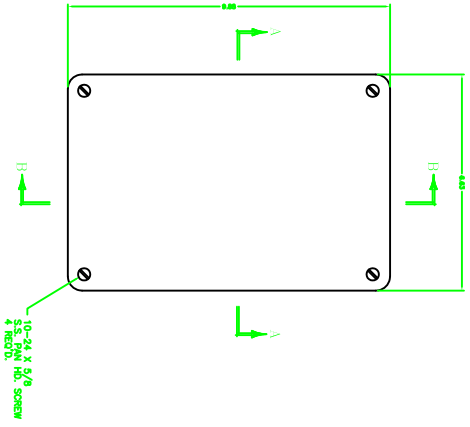

23336

UNCONTROLLED DRAWING

(DATA SUBJECT TO CHANGE WITHOUT NOTICE)

FOR ADDITIONAL HELP CONTACT ENGINEERING@ADALET.COM

ADALET 10000 W. 130th St. Overland Park, MO 66204 (816) 875-1100 www.adalet.com		MAX-FC-090003 FIBERGLASS ENCLOSURE	
DATE: 5/19/08 DRAWN BY: CLB CHECKED BY: 1-2 APPROVED BY: D	DATE: 5/19/08 DRAWN BY: CLB CHECKED BY: 1-2 APPROVED BY: D	MAX-FC-090003	23336