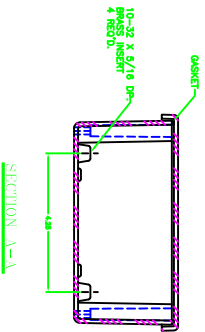

23336

UNCONTROLLED DRAWING

(DATA SUBJECT TO CHANGE WITHOUT NOTICE)

FOR ADDITIONAL HELP CONTACT ENGINEERING@ADALET.COM

ADALET 10000 W. 130th St. Overland Park, MO 66204 (816) 875-1100 www.adalet.com		MAX-FC-090003 FIBERGLASS ENCLOSURE	
DATE: 5/19/08 DRAWN BY: CLB CHECKED BY: 1-2 APPROVED BY: D	DATE: 5/19/08 DRAWN BY: CLB CHECKED BY: 1-2 APPROVED BY: D	MAX-FC-090003	23336