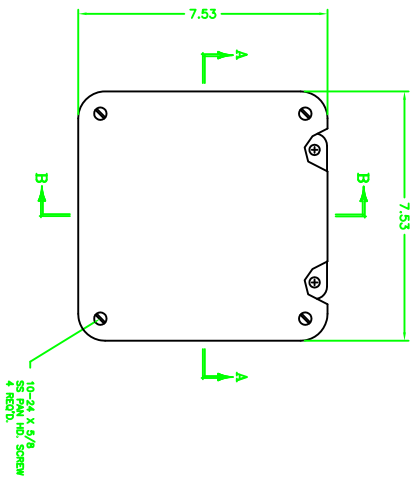

23337

UNCONTROLLED DRAWING

(DATA SUBJECT TO CHANGE WITHOUT NOTICE)

FOR ADDITIONAL HELP CONTACT ENGINEERING@ADALET.COM

Xref I:\BORDERS\DSIZE.DWG

NAK-FR-000004SC

FIBERGLASS

Q1B