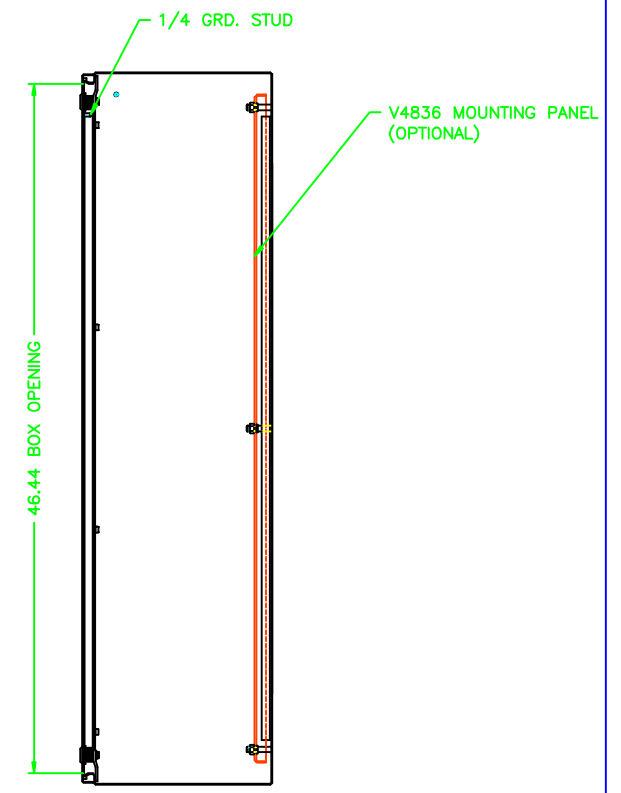

483612

REV	REVISION	BY	ECN	DATE
A	INITIAL RELEASE	CLB		6/3/03

UNCONTROLLED DRAWING

(DATA SUBJECT TO CHANGE WITHOUT NOTICE)

FOR ADDITIONAL HELP CONTACT ENGINEERING@ADALET.com

ENCLOSURE MATERIAL	CATALOG NUMBER	PART NUMBER
SS316L	AVSS6-483612	M10090
SS304	AVSS-483612	M10036