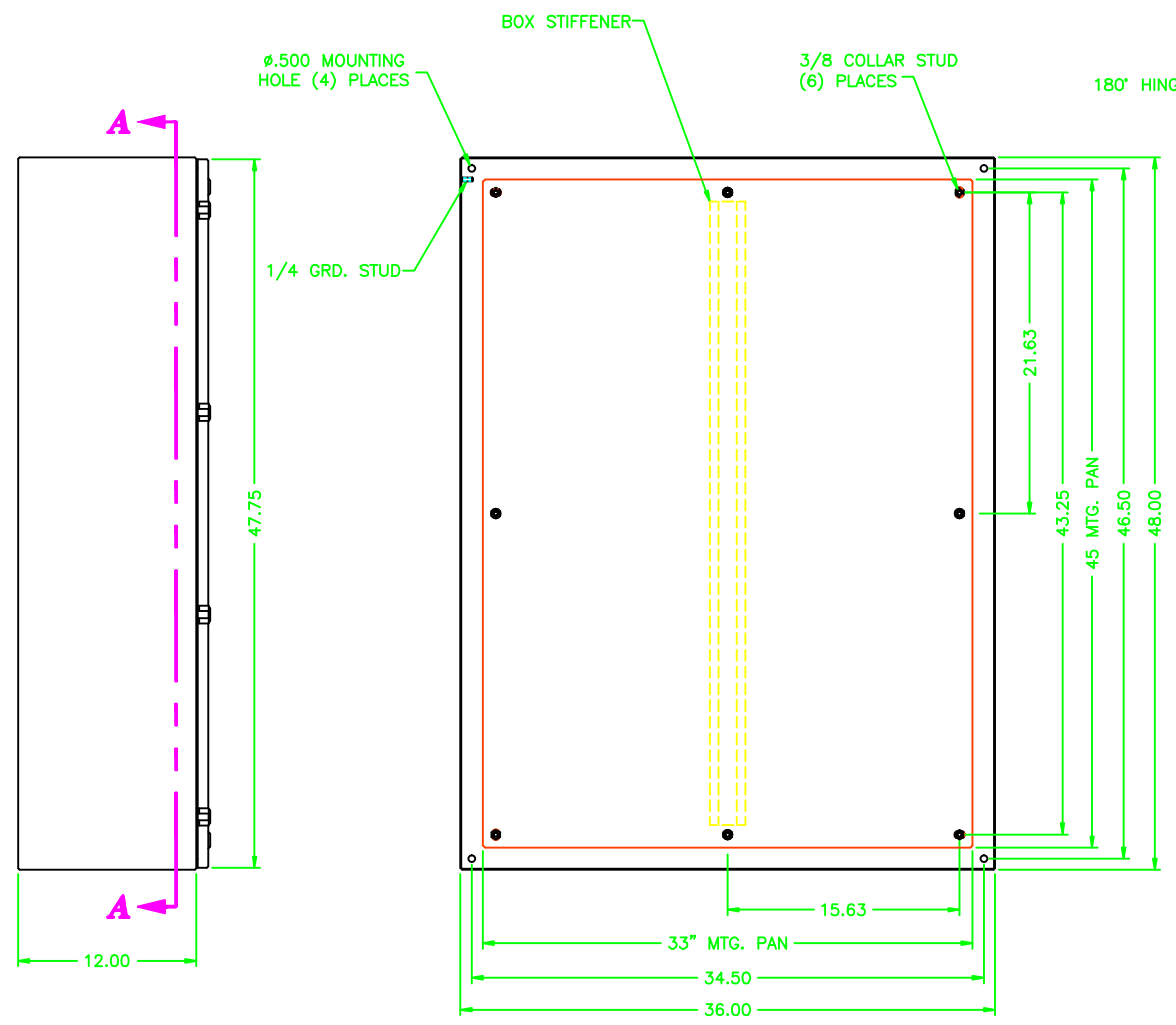

483612

REV	REVISION	BY	ECN	DATE
A	INITIAL RELEASE	CLB		6/3/03

UNCONTROLLED DRAWING

(DATA SUBJECT TO CHANGE WITHOUT NOTICE)

FOR ADDITIONAL HELP CONTACT ENGINEERING@ADALET.com

ENCLOSURE MATERIAL	CATALOG NUMBER	PART NUMBER
SS316L	AVSS6-483612	M10090
SS304	AVSS-483612	M10036