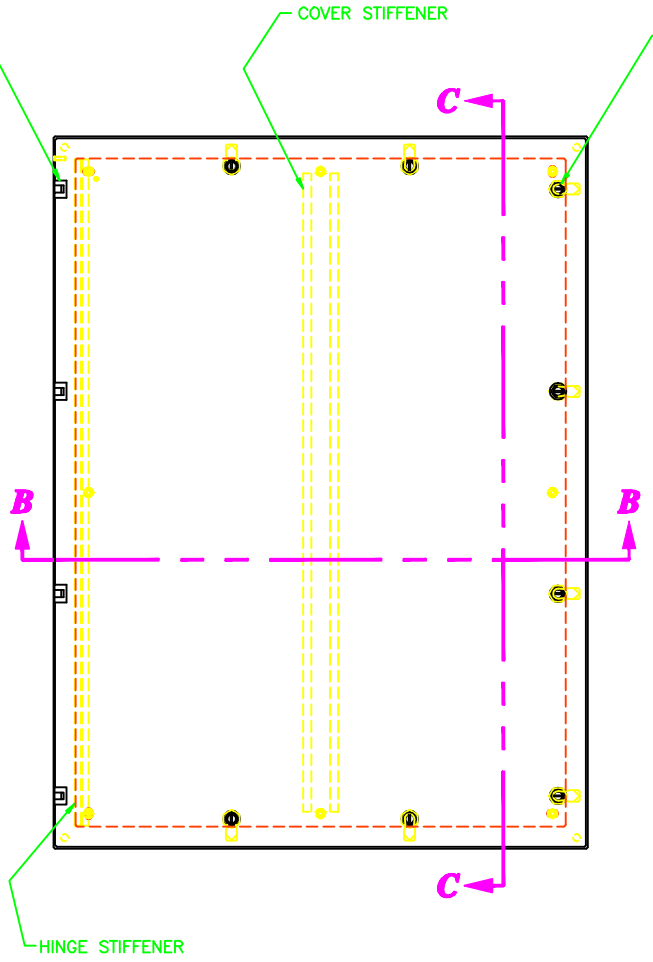

483612

REV	REVISION	BY	ECN	DATE
A	INITIAL RELEASE	CLB		6/3/03

UNCONTROLLED DRAWING

(DATA SUBJECT TO CHANGE WITHOUT NOTICE)

FOR ADDITIONAL HELP CONTACT ENGINEERING@ADALET.com

ENCLOSURE MATERIAL	CATALOG NUMBER	PART NUMBER
SS316L	AVSS6-483612	M10090
SS304	AVSS-483612	M10036