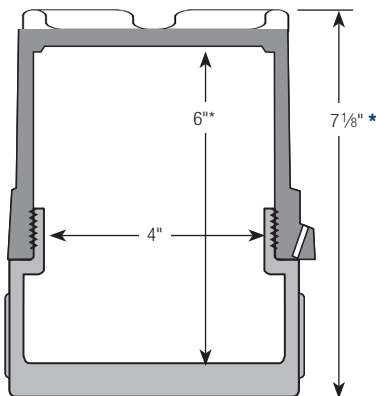

### DESIGN OPTIONS

- Four 1/4–20 UNC holes in front boss for bracket mounting
- Front Boss and Backwall Modifications: 1/2" to 1" NPT, 1/2" to 3/4" NPSM or 20 mm for sensor, probe or conduit entry. Consult factory for other sizes.
- 1/2" NPT reducers are available – add suffix "2" to catalog-number
- High ambient silicone gasket (+70°C)

## Solid Cover Arrangements

SOLID COVER	
Catalog Number	Description
XIHLFCX	Flat Cover, 3/4" NPT Hubs

\* Extended dome height cover available, add 15/16" to dimensions

SOLID COVER	
Catalog Number	Description
XIHLDCX	Dome Cover, 3/4" NPT Hubs
XIHLECX	Extended dome cover