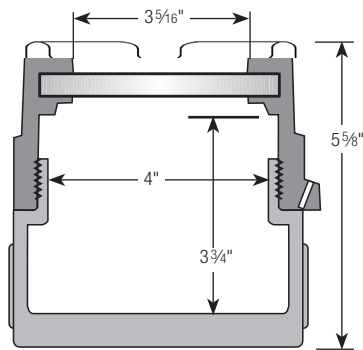

## Solid Cover Arrangements

SOLID COVER	
Catalog Number	Description
XIHLFCX	Flat Cover, 3/4" NPT Hubs

\* Extended dome height cover available, add 15/16" to dimensions

SOLID COVER	
Catalog Number	Description
XIHLDCX	Dome Cover, 3/4" NPT Hubs
XIHLECX	Extended dome cover

## Glass Cover Arrangements

GLASS COVER	
Catalog Number	Description
XIHLFGCX	Flat Glass Cover, 3/4" NPT Hubs

GLASS COVER	
Catalog Number	Description
XIHLDCGX	Dome Glass Cover, 3/4" NPT Hubs

EXPLOSIONPROOF  
Instrument Housings