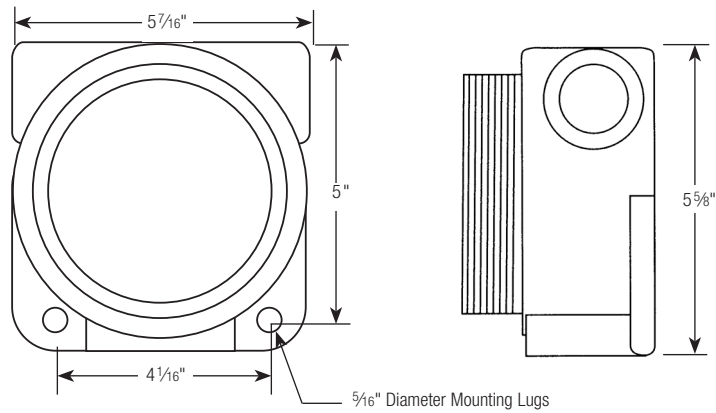

XIHL (Large) SERIES

Solid Cover Arrangements