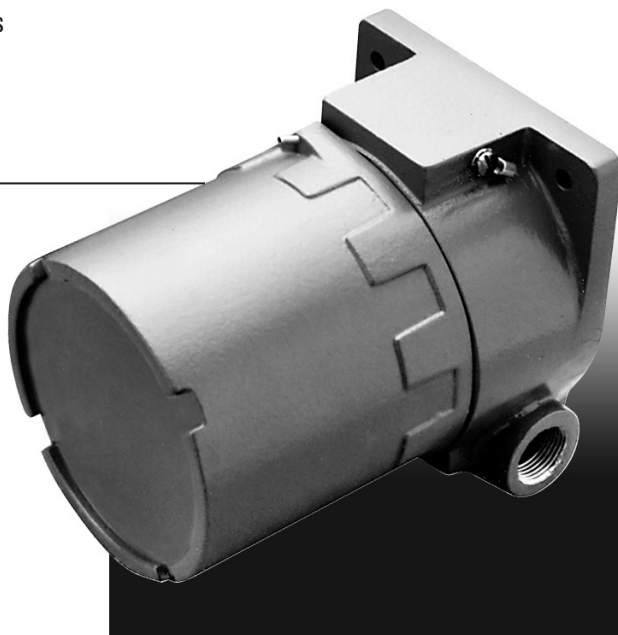

## 4" ID Enclosures

XIHL housings accommodate large diameter assemblies, multi-level circuit boards or wide angle readouts and displays. The 4" ID provides maximum clearance to facilitate instrument mounting, calibration or service. Precision machined from sand-cast copper-free aluminum.

### STANDARD FEATURES

- 3/4" NPT conduit feed-through hubs offset for maximum clearance and capacity
- 1/2" thick base for blind tapped instrument mounting holes in any location
- Glass cover models have a large 3-5/16" diameter, tempered glass window for local read out
- Buna-Nitrile rubber gasket for NEMA Type 4X watertight applications
- Corrosion resistant, "safety blue" polyester powder coating (other colors available)
- Internal and external ground screws and tamper resistant cover set screw for extra safety
- Stainless steel hardware

### DESIGN OPTIONS

- Four 1/4–20 UNC holes in front boss for bracket mounting
- Front Boss and Backwall Modifications: 1/2" to 1" NPT, 1/2" to 3/4" NPSM or 20 mm for sensor, probe or conduit entry. Consult factory for other sizes.
- 1/2" NPT reducers are available – add suffix "2" to catalog-number
- High ambient silicone gasket (+70°C)