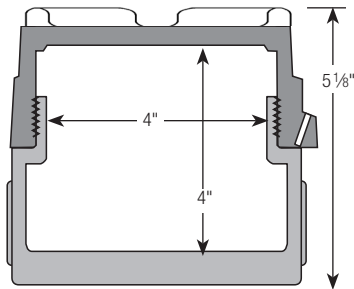

## Solid Cover Arrangements

SOLID COVER	
Catalog Number	Description
XIHLFCX	Flat Cover, 3/4" NPT Hubs

\* Extended dome height cover available, add 15/16" to dimensions

SOLID COVER	
Catalog Number	Description
XIHLDCX	Dome Cover, 3/4" NPT Hubs
XIHLECX	Extended dome cover