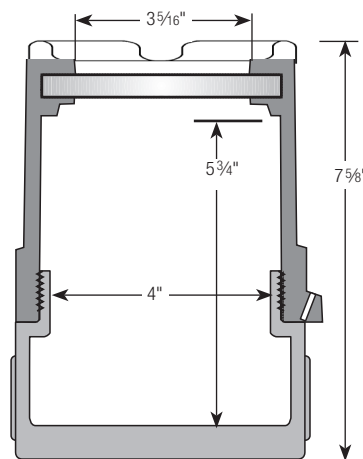

## Solid Cover Arrangements

SOLID COVER	
Catalog Number	Description
XIHLFCX	Flat Cover, 3/4" NPT Hubs

\* Extended dome height cover available, add 15/16" to dimensions

SOLID COVER	
Catalog Number	Description
XIHLDCX	Dome Cover, 3/4" NPT Hubs
XIHLECX	Extended dome cover

## Glass Cover Arrangements

GLASS COVER	
Catalog Number	Description
XIHLFGCX	Flat Glass Cover, 3/4" NPT Hubs

GLASS COVER	
Catalog Number	Description
XIHLDCGX	Dome Glass Cover, 3/4" NPT Hubs

EXPLOSIONPROOF  
Instrument Housings