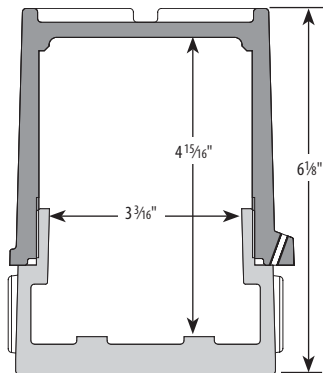

DOME SOLID COVER

Catalog Number	Description
XIHDCX 2L-3 Lug	Dome Cover, 1/2" NPT Hubs