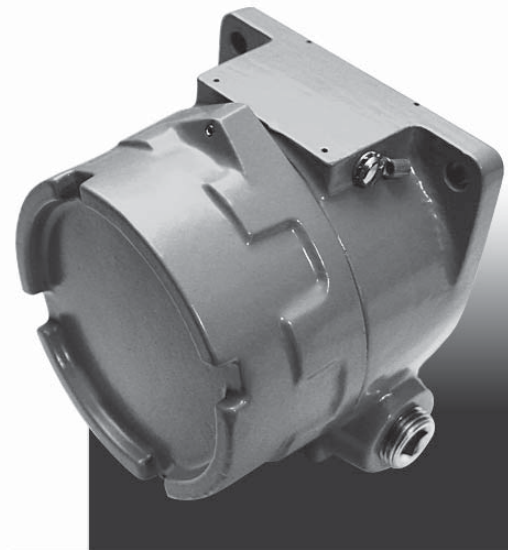

## 3-3/16" ID Enclosure

#### STANDARD FEATURES

- Three factory drilled mounting lugs for extra rigid mounting
- 1/2" conduit feed-through hubs, offset for maximum clearance and capacity
- Four interior mounting bosses at 45° orientation accommodate blind tapped holes on a 2-1/2" bolt circle
- Internal and external ground screws and tamper resistant cover set screw for extra safety
- Choice of solid covers or 2-5/8" diameter tempered glass window for local read out or display
- Buna-Nitrile rubber gasket for NEMA Type 4X watertight applications
- Corrosion resistant, "safety blue" polyester powder coating (other colors available)
- Stainless steel hardware