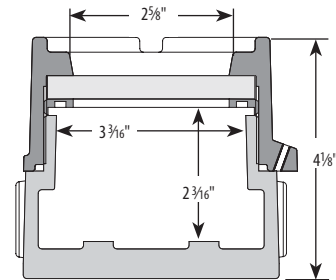

Glass Cover Arrangements

FLAT GLASS COVER

Catalog Number	Description
XIHFGCX 2L-3 Lug	Flat Glass Cover, 1/2" NPT Hubs