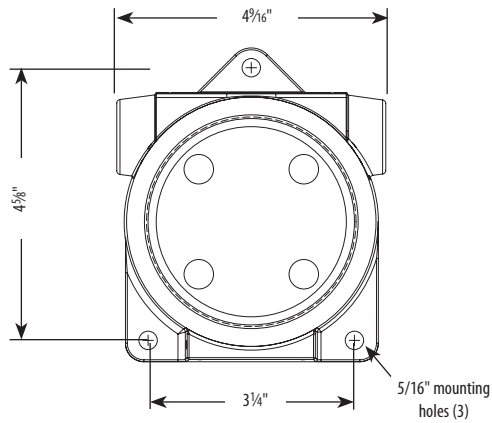

XIH 3-LUG

Solid Cover Arrangements

FLAT SOLID COVER

Catalog Number	Description
XIHFCX 2L-3 Lug	Flat Cover, 1/2" NPT Hubs

DOME SOLID COVER

Catalog Number	Description
XIHDCX 2L-3 Lug	Dome Cover, 1/2" NPT Hubs

Glass Cover Arrangements

FLAT GLASS COVER

Catalog Number	Description
XIHFGCX 2L-3 Lug	Flat Glass Cover, 1/2" NPT Hubs

DOME GLASS COVER

Catalog Number	Description
XIHGDCX 2L-3 Lug	Dome Glass Cover, 1/2" NPT Hubs

EXPLOSIONPROOF Instrument Housings