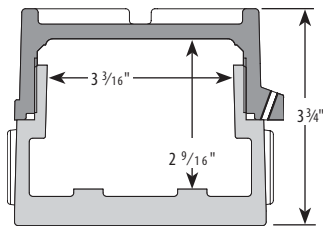

Solid Cover Arrangements

FLAT SOLID COVER

Catalog Number	Description
XIHFCX 2L-3 Lug	Flat Cover, 1/2" NPT Hubs