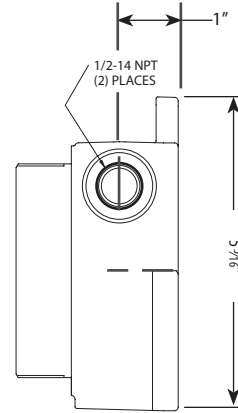

XIH 3-LUG

Solid Cover Arrangements

FLAT SOLID COVER

Catalog Number	Description
XIHFCX 2L-3 Lug	Flat Cover, 1/2" NPT Hubs

DOME SOLID COVER

Catalog Number	Description
XIHDCX 2L-3 Lug	Dome Cover, 1/2" NPT Hubs

Glass Cover Arrangements

FLAT GLASS COVER

Catalog Number	Description
XIHFGCX 2L-3 Lug	Flat Glass Cover, 1/2" NPT Hubs

DOME GLASS COVER

Catalog Number	Description
XIHGDCX 2L-3 Lug	Dome Glass Cover, 1/2" NPT Hubs

EXPLOSIONPROOF Instrument Housings