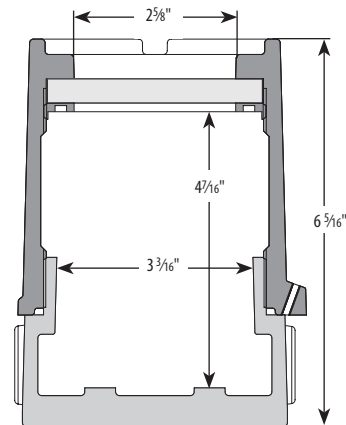

DOME GLASS COVER

Catalog Number	Description
XIHGDCX 2L-3 Lug	Dome Glass Cover, 1/2" NPT Hubs

EXPLOSIONPROOF Instrument Housings