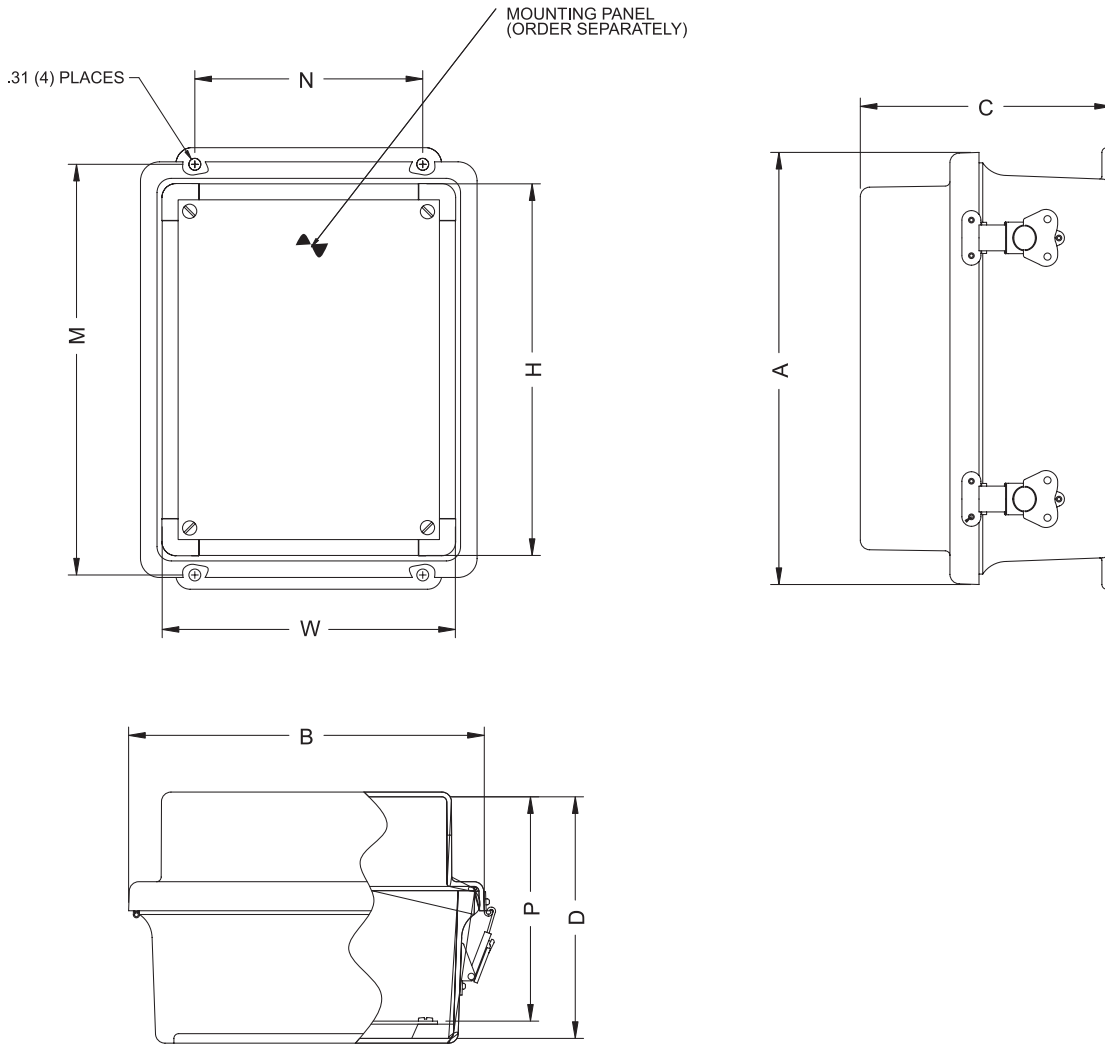

NON-METALLIC ENCLOSURES

Twist Latch Raised Cover Enclosure - Hinged Cover / Twist Latches / Mounting Flange

CAT. NUMBER	OUTSIDE DIM.			INSIDE DIM.			MOUNTING DIM			SHIPPING WT. (LBS)	PANEL PART NO.	PANEL DIM.
	A	B	C	H	W	D	M	N	P			
N4X-FG-060406RCHTL	7.50	5.47	6.22	5.84	3.85	5.95	6.75	2.00	5.49	2.50	BP64A	4.88 x 2.88
N4X-FG-060606RCHTL	7.50	7.52	6.22	5.72	5.72	5.95	6.75	4.00	5.49	2.75	BP66A	4.88 x 4.88
N4X-FG-080606RCHTL	9.62	7.46	6.22	7.73	5.74	5.95	8.88	4.00	5.49	3.50	BP86A	6.88 x 4.88
N4X-FG-080806RCHTL	9.56	9.38	6.26	7.73	7.73	6.01	8.75	6.00	5.43	4.00	BP88A	6.88 x 6.88
N4X-FG-100806RCHTL	11.62	9.37	6.61	9.73	7.73	6.36	10.75	6.00	5.91	5.00	BP108A	8.88 x 6.88
N4X-FG-121006RCHTL	13.56	11.43	6.61	11.79	9.80	6.32	12.75	8.00	5.87	6.50	BP1210A	10.88 x 8.88
N4X-FG-121207RCHTL	13.56	13.38	7.73	11.70	11.70	7.48	12.75	10.00	6.90	8.40	BP1212A	10.88 x 10.88
N4X-FG-141207RCHTL	15.50	13.38	7.69	13.53	11.55	7.45	14.62	10.00	6.87	8.50	BP1412A	12.88 x 10.88
N4X-FG-161407RCHTL	17.53	15.43	7.71	15.63	13.60	7.45	16.75	12.00	6.87	11.50	BP1614A	14.88 x 12.88
N4X-FG-181610RCHTL	19.62	17.48	10.62	17.69	15.69	10.31	18.88	12.00	9.86	19.25	BP1816A	16.88 x 14.88
N4X-FG-201610RCHTL	22.00	17.56	10.64	19.72	15.72	10.33	21.25	10.00	9.87	20.25	BP2016A	18.88 x 14.88

Information is subject to change without notice

Measurements in inches