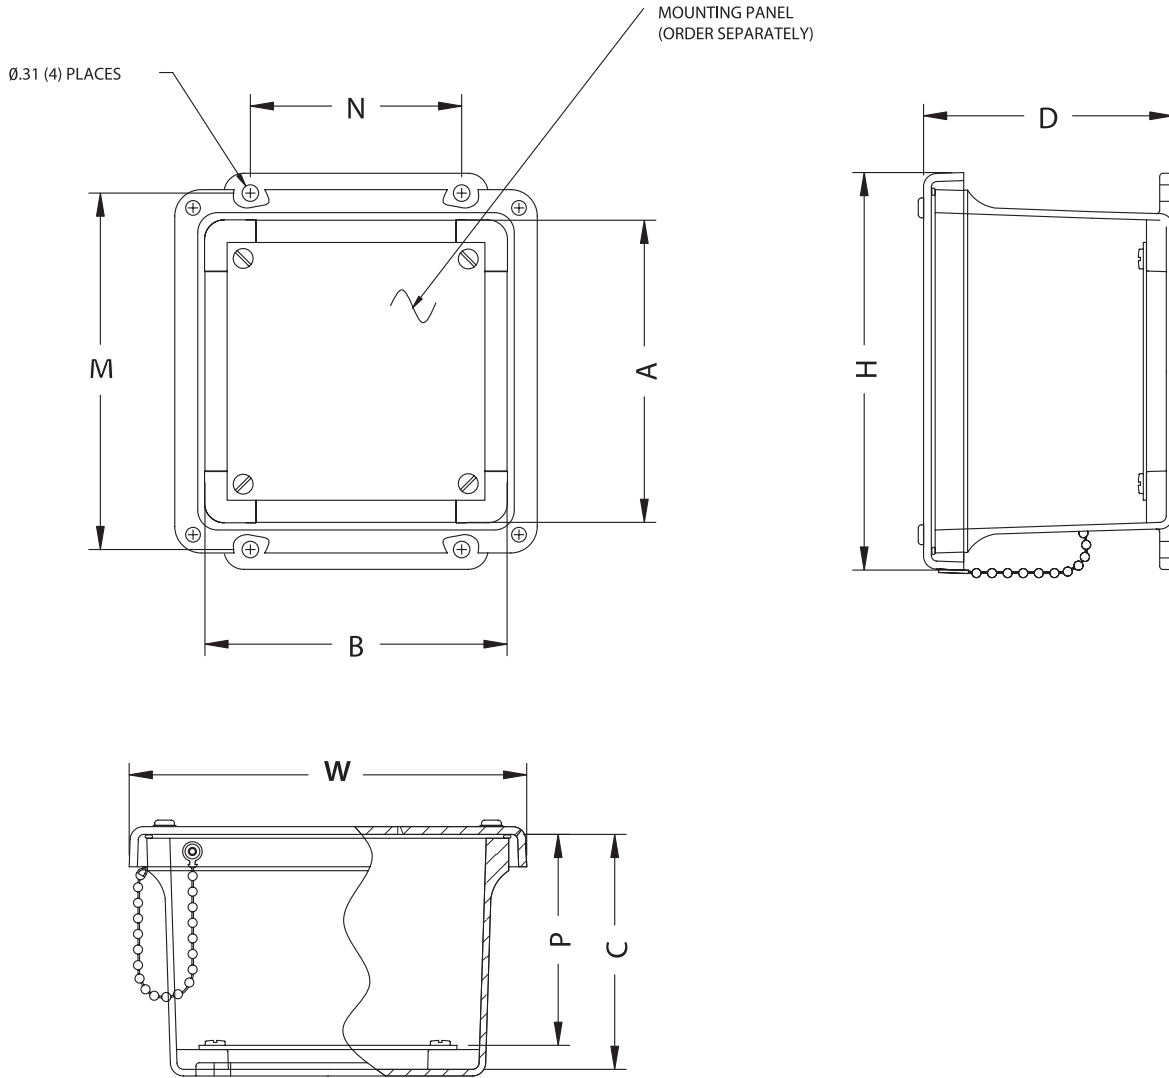

NON-METALLIC ENCLOSURES

Screw Cover Enclosure - Screw Cover

CAT. NUMBER	OUTSIDE DIM.			INSIDE DIM.			MOUNTING DIM			SHIPPING WT. (LBS)	PANEL PART NO.	PANEL DIM.
	H	W	D	A	B	C	M	N	P			
N4X-FG-060404SC	7.5	5.43	4.75	5.84	3.85	4.45	6.75	2.00	4.00	2.50	BP64A	4.88 x 2.88
N4X-FG-060604SC	7.5	7.50	4.75	5.72	5.72	4.45	6.75	4.00	4.00	2.75	BP66A	4.88 x 4.88
N4X-FG-080604SC	9.62	7.50	4.75	7.73	5.74	4.45	8.88	4.00	4.00	3.50	BP86A	6.88 x 4.88
N4X-FG-080804SC	9.56	9.38	4.89	7.73	7.73	4.64	8.75	6.00	4.06	4.00	BP88A	6.88 x 6.88
N4X-FG-100804SC	11.62	9.41	4.25	9.73	7.73	3.98	10.75	6.00	3.50	5.00	BP108A	8.88 x 6.88
N4X-FG-121005SC	13.56	11.43	5.21	11.79	9.80	4.94	12.75	8.00	4.50	6.50	BP1210A	10.88 x 8.88
N4X-FG-121206SC	13.56	13.38	6.36	11.70	11.70	6.11	12.75	10.00	5.53	3.20	BP1212A	10.88 x 10.88
N4X-FG-140706SC	15.87	8.75	6.81	14.00	7.00	6.56	15.00	5.00	6.12	6.25	BP147A	12.88 x 5.88
N4X-FG-141206SC	15.50	13.50	6.25	16.53	11.55	5.94	14.62	10.00	5.37	8.50	BP1412A	12.88 x 10.88
N4X-FG-161406SC	17.53	15.46	6.23	15.63	13.60	5.94	16.75	12.00	5.36	11.50	BP1614A	14.88 x 12.88
N4X-FG-181608SC	19.62	17.61	8.82	17.69	15.69	8.45	18.88	12.00	7.99	19.25	BP1816A	16.88 x 14.88
N4X-FG-201608SC	22.00	17.68	8.83	19.72	15.72	8.45	21.25	10.00	8.00	20.25	BP2016A	18.88 x 14.88

Information is subject to change without notice

Measurements in inches