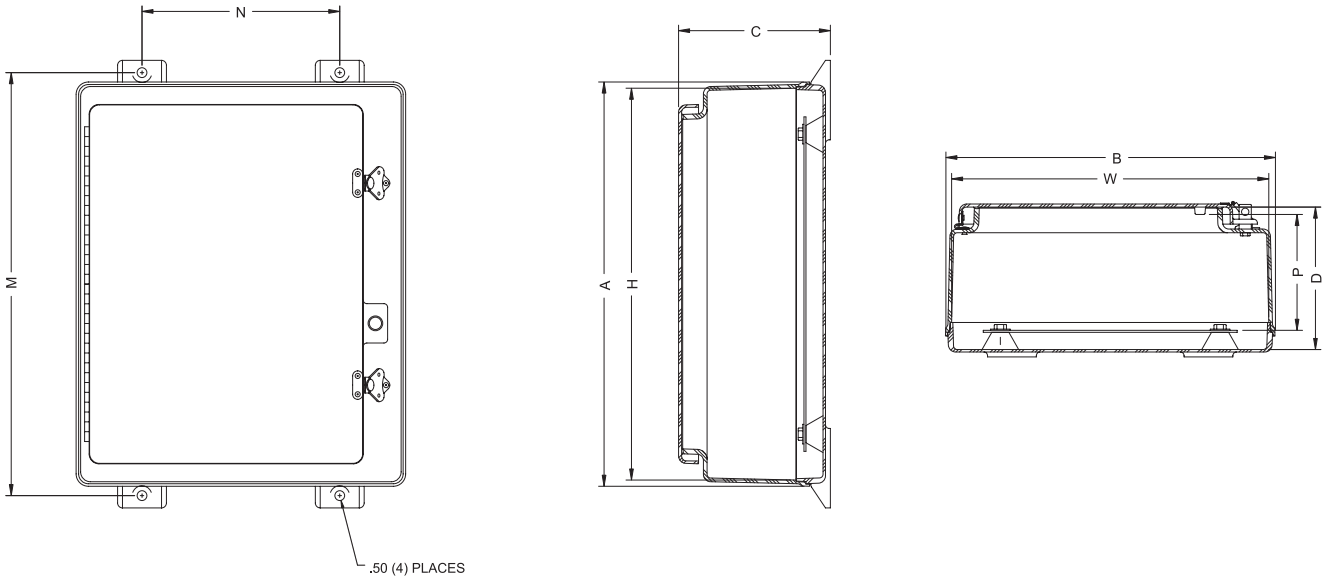

NON-METALLIC ENCLOSURES

Large Control Enclosure - Hinged Cover / Twist Latches / Flange

CAT. NUMBER	OUTSIDE DIM.			INSIDE DIM.			MOUNTING DIM			SHIPPING WT. (LBS)	PANEL PART NO.	PANEL DIM.
	A	B	C	H	W	D	M	N	P			
N4X-FG-201606CH	22.75	16.87	7.77	19.70	16.04	7.24	21.50	10.12	6.26	17	BPN2016A	17 x 13
N4X-FG-201608CH	22.75	16.87	9.77	19.70	16.04	9.24	21.50	10.12	8.26	22	BPN2016A	17 x 13
N4X-FG-201612CH	22.75	16.87	13.77	19.70	16.04	13.24	21.50	10.12	12.26	24	BPN2016A	17 x 13
N4X-FG-242008CH	27.00	21.24	9.90	24.05	16.04	9.25	25.75	14.00	8.25	32	BP2420A	21 x 17
N4X-FG-242410CH	27.00	25.24	11.90	24.05	20.39	11.25	25.75	17.87	10.25	42	BP2424A	21 x 21
N4X-FG-302410CH	33.41	26.32	11.95	30.46	24.39	11.27	32.25	18.50	10.27	50	BP3024A	27 x 21
N4X-FG-302412CH	33.41	26.32	13.79	30.46	25.47	13.10	32.25	18.50	12.10	54	BP3024A	27 x 21
N4X-FG-363010CH	39.31	32.50	12.05	36.31	25.47	11.36	38.13	23.88	10.36	78	BP3630A	33 x 27
N4X-FG-363012CH	39.31	32.50	14.05	36.31	31.69	13.36	38.13	23.88	12.36	81	BP3630A	33 x 27
N4X-FG-483616CH	51.29	36.62	17.93	48.33	31.69	17.25	50.12	29.25	16.25	108	BP4836A	45 x 33

Information is subject to change without notice

Measurements in inches