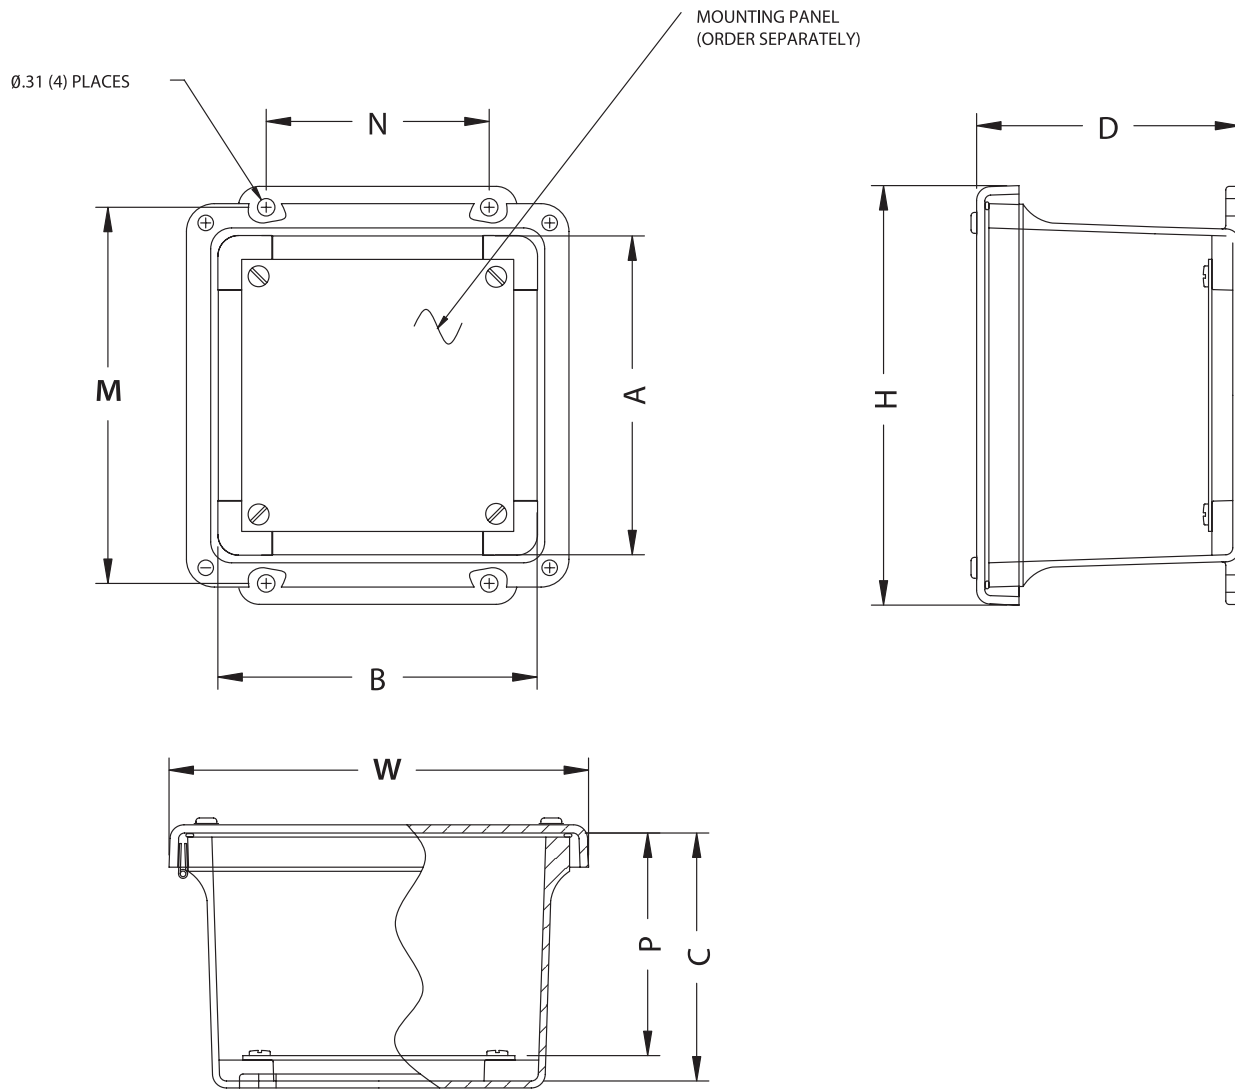

STANDARD FEATURES

- Twelve standard sizes available
- Full length stainless steel hinged cover
- Surface flat stainless steel screws on non-hinged side
- Integral mounting flange
- Cover opens full 180°+
- Mounting bosses with threaded brass inserts for mounting panel installation
- Poured polyurethane gasket provides water-tight, dust-tight seal
- Lightweight and impact resistant

CERTIFICATIONS

UL / cUL 50
 CSA Std 22.2
 NEMA Type 1, 3, 4X, 6P, 12
 Temperature Range - 40°C to +120°C (-40°F to +250°F)
 Flammability Rating UL94-5V

NON-METALLIC ENCLOSURES

Hinged Screw Cover Enclosure - Hinged Cover / Mounting Flange

CAT. NUMBER	OUTSIDE DIM.			INSIDE DIM.			MOUNTING DIM			SHIPPING WT. (LBS)	PANEL PART NO.	PANEL DIM.
	H	W	D	A	B	C	M	N	P			
N4X-FG-060404CHSC	7.50	5.43	4.75	5.84	3.85	4.45	6.75	2.00	4.00	2.50	BP64A	4.88 x 2.88
N4X-FG-060604CHSC	7.50	7.50	4.75	5.72	5.72	4.45	6.75	4.00	4.00	2.75	BP66A	4.88 x 4.88
N4X-FG-080604CHSC	9.62	7.50	4.75	7.73	5.74	4.45	8.88	4.00	4.00	3.50	BP86A	6.88 x 4.88
N4X-FG-080804CHSC	9.56	9.38	4.89	7.73	7.73	4.64	8.75	6.00	4.06	4.00	BP88A	6.88 x 6.88
N4X-FG-100804CHSC	11.62	9.41	4.25	9.73	7.73	3.98	10.75	6.00	3.50	5.00	BP108A	8.88 x 6.88
N4X-FG-121005CHSC	13.56	11.43	5.21	11.79	9.80	4.94	12.75	8.00	4.50	6.50	BP1210A	10.88 x 8.88
N4X-FG-121206CHSC	13.56	13.38	6.36	11.70	11.70	6.11	12.75	10.00	5.53	3.20	BP1212A	10.88 x 10.88
N4X-FG-140706CHSC	15.87	8.75	6.81	14.00	7.00	6.56	15.00	5.00	6.12	6.25	BP147A	12.88 x 5.88
N4X-FG-141206CHSC	15.50	13.50	6.25	16.53	11.55	5.94	14.62	10.00	5.37	8.50	BP1412A	12.88 x 10.88
N4X-FG-161406CHSC	17.53	15.46	6.23	15.63	13.60	5.94	16.75	12.00	5.36	11.50	BP1614A	14.88 x 12.88
N4X-FG-181608CHSC	19.62	17.61	8.82	17.69	15.69	8.45	18.88	12.00	7.99	19.25	BP1816A	16.88 x 14.88
N4X-FG-201608CHSC	22.00	17.68	8.83	19.72	15.72	8.45	21.25	10.00	8.00	20.25	BP2016A	18.88 x 14.88