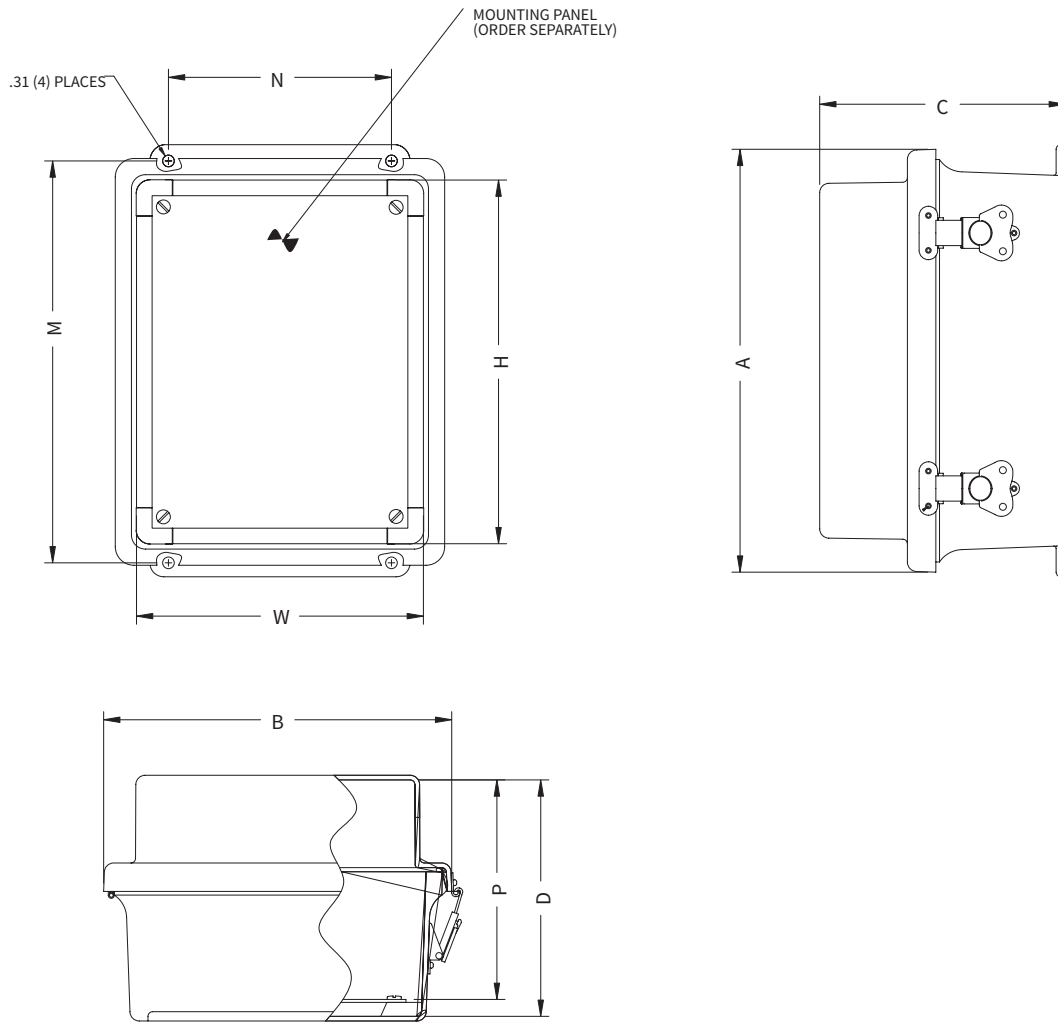

### STANDARD FEATURES

- Twelve standard sizes available
- Twist latch for quick entry
- Full length stainless steel hinged cover
- Integral mounting flange
- Cover opens full 180°+
- Mounting bosses with threaded brass inserts for mounting panel installation
- Poured polyurethane gasket provides water-tight, dust-tight seal
- Lightweight and impact resistant

### CERTIFICATIONS

UL / cUL 50  
 CSA Std 22.2  
 NEMA Type 1, 3, 4X, 6P, 12  
 Temperature Range - 40 °C to +120 °C (-40 °F to +250 °F)  
 Flammability Rating UL94-5V

NON-METALLIC ENCLOSURES

**Twist Latch Raised Cover Enclosure - Hinged Cover / Twist Latches / Mounting Flange**

CAT. NUMBER	OUTSIDE DIM.			INSIDE DIM.			MOUNTING DIM			SHIPPING WT. (LBS)	PANEL PART NO.	PANEL DIM.
	A	B	C	H	W	D	M	N	P			
N4X-FG-060404RCHTL	7.50	5.43	4.75	5.84	3.85	5.95	6.75	2.00	4.00	2.50	BP64A	4.88 x 2.88
N4X-FG-060604RCHTL	7.50	7.50	4.75	5.72	5.72	5.95	6.75	4.00	4.00	2.75	BP66A	4.88 x 4.88
N4X-FG-080604RCHTL	9.62	7.50	4.75	7.73	5.74	5.95	8.88	4.00	4.00	3.50	BP86A	6.88 x 4.88
N4X-FG-080804RCHTL	9.56	9.38	4.89	7.73	7.73	6.01	8.75	6.00	4.06	4.00	BP88A	6.88 x 6.88
N4X-FG-100804RCHTL	11.62	9.41	4.25	9.73	7.73	6.36	10.75	6.00	3.50	5.00	BP108A	8.88 x 6.88
N4X-FG-121005RCHTL	13.56	11.43	5.21	11.79	9.80	6.32	12.75	8.00	4.50	6.50	BP1210A	10.88 x 8.88
N4X-FG-121206RCHTL	13.56	13.38	6.36	11.70	11.70	7.48	12.75	10.00	5.53	3.20	BP1212A	10.88 x 10.88
N4X-FG-141206RCHTL	15.50	13.50	6.25	16.53	11.55	7.45	14.62	10.00	5.37	8.50	BP1412A	12.88 x 10.88
N4X-FG-161406RCHTL	17.53	15.46	6.23	15.63	13.60	7.45	16.75	12.00	5.36	11.50	BP1614A	16.74.88 x 12.88
N4X-FG-181608RCHTL	19.62	17.61	8.82	17.69	15.69	10.31	18.88	12.00	6.97.99	19.25	BP1816A	16.88 x 14.88
N4X-FG-201608RCHTL	22.00	17.68	8.83	19.72	15.72	10.33	21.25	10.00	8.00	20.25	BP2016A	18.88 x 14.88

Information is subject to change without notice

Measurements in inches