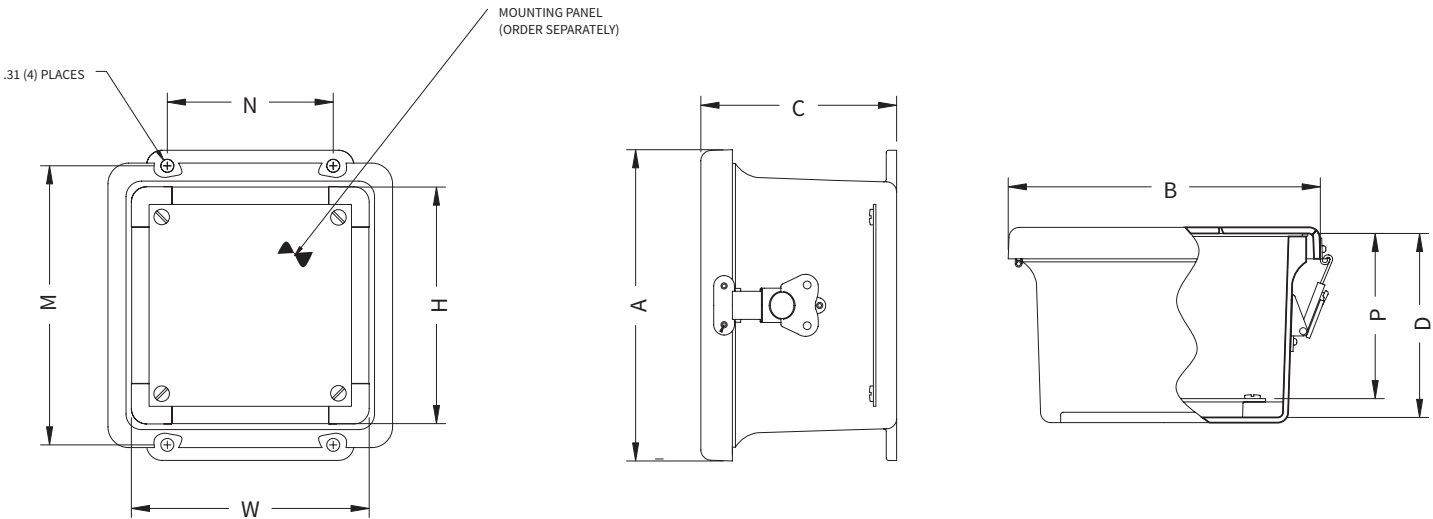

STANDARD FEATURES

- Twelve standard sizes available
- Twist latch for quick entry
- Full length stainless steel hinged cover
- Integral mounting flange
- Cover opens full 180°+
- Mounting bosses with threaded brass inserts for mounting panel installation
- Poured polyurethane gasket provides water-tight, dust-tight seal
- Lightweight and impact resistant

CERTIFICATIONS

UL / cUL 50
 CSA Std 22.2
 NEMA Type 1, 3, 4X, 6P, 12
 Temperature Range - 40 °C to +120 °C (-40 °F to +250 °F)
 Flammability Rating UL94-5V

NON-METALLIC ENCLOSURES

Twist Latch Enclosure - Hinged Cover / Twist Latches / Mounting Flange

CAT. NUMBER	OUTSIDE DIM.			INSIDE DIM.			MOUNTING DIM			SHIPPING WT. (LBS)	PANEL PART NO.	PANEL DIM.
	A	B	C	H	W	D	M	N	P			
N4X-FG-060404CHTL	7.50	5.43	4.75	5.84	3.85	4.45	6.75	2.00	4.00	2.50	BP64A	4.88 x 2.88
N4X-FG-060604CHTL	7.50	7.50	4.75	5.72	5.72	4.45	6.75	4.00	4.00	2.75	BP66A	4.88 x 4.88
N4X-FG-080604CHTL	9.62	7.50	4.75	7.73	5.74	4.45	8.88	4.00	4.00	3.50	BP86A	6.88 x 4.88
N4X-FG-080804CHTL	9.56	9.38	4.89	7.73	7.73	4.64	8.75	6.00	4.06	4.00	BP88A	6.88 x 6.88
N4X-FG-100804CHTL	11.62	9.41	4.25	9.73	7.73	3.98	10.75	6.00	3.50	5.00	BP108A	8.88 x 6.88
N4X-FG-121005CHTL	13.56	11.43	5.21	11.79	9.80	4.94	12.75	8.00	4.50	6.50	BP1210A	10.88 x 8.88
N4X-FG-121206CHTL	13.56	13.38	6.36	11.70	11.70	6.11	12.75	10.00	5.53	3.20	BP1212A	10.88 x 10.88
N4X-FG-140706CHTL	15.87	8.75	6.81	14.00	7.00	6.56	15.00	5.00	6.12	6.25	BP147A	12.88 x 5.88
N4X-FG-141206CHTL	15.50	13.50	6.25	16.53	11.55	5.94	14.62	10.00	5.37	8.50	BP1412A	12.88 x 10.88
N4X-FG-161406CHTL	17.53	15.46	6.23	15.63	13.60	5.94	16.75	12.00	5.36	11.50	BP1614A	14.88 x 12.88
N4X-FG-181608CHTL	19.62	17.61	8.82	17.69	15.69	8.45	18.88	12.00	7.99	19.25	BP1816A	16.88 x 14.88
N4X-FG-201608CHTL	22.00	17.68	8.83	19.72	15.72	8.45	21.25	10.00	8.00	20.25	BP2016A	18.88 x 14.88