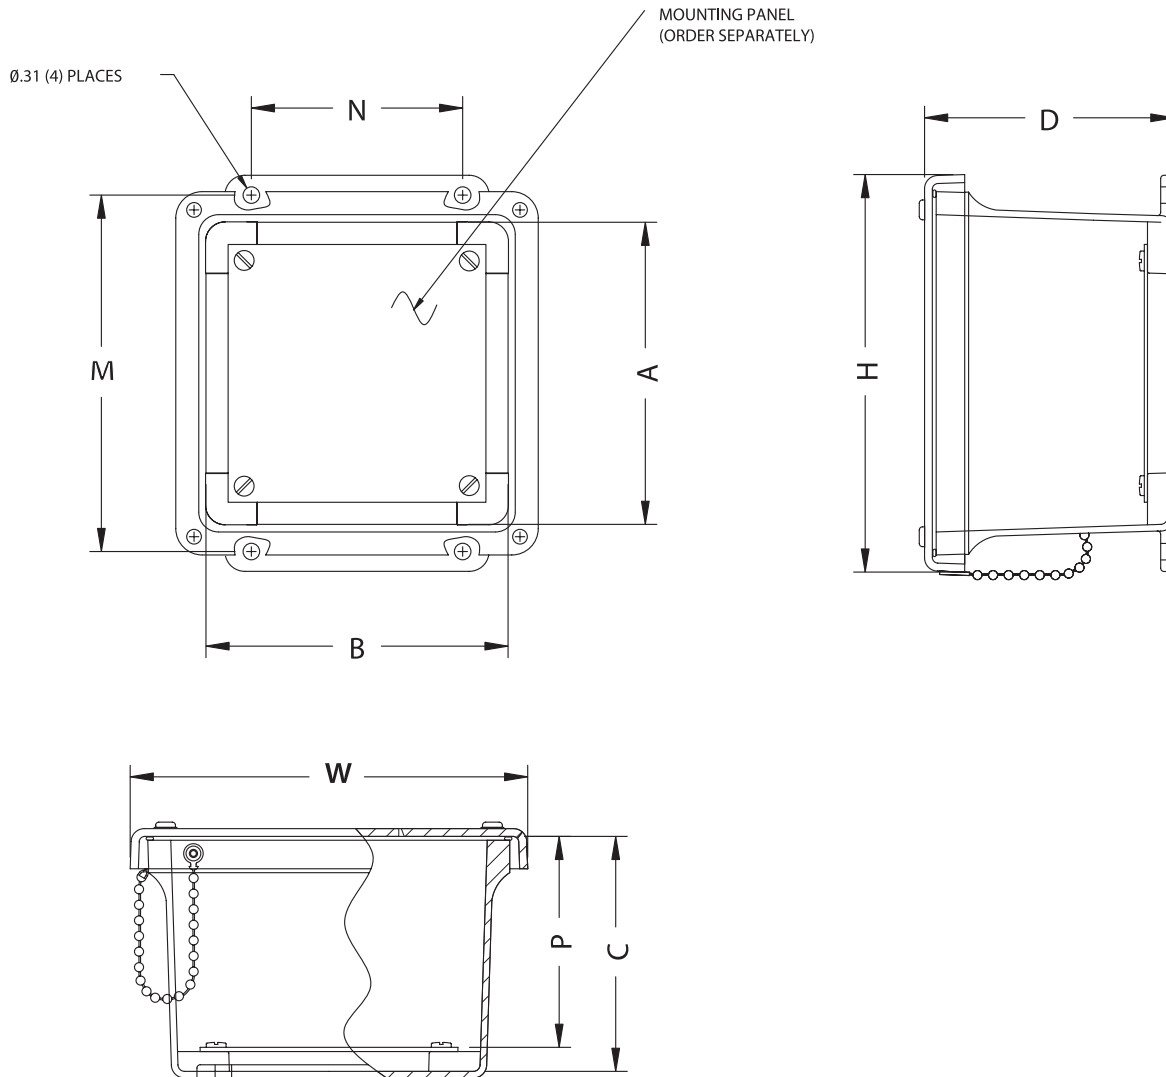

NON-METALLIC ENCLOSURES

Screw Cover Enclosure - Screw Cover

CAT. NUMBER	OUTSIDE DIM.			INSIDE DIM.			MOUNTING DIM			SHIPPING WT. (LBS)	PANEL PART NO.	PANEL DIM.
	H	W	D	A	B	C	M	N	P			
N4X-FG-060404SC	7.5	5.43	4.75	5.84	3.85	4.45	6.75	2.00	4.00	2.50	BP64A	4.88 x 2.88
N4X-FG-060604SC	7.5	7.50	4.75	5.72	5.72	4.45	6.75	4.00	4.00	2.75	BP66A	4.88 x 4.88
N4X-FG-080604SC	9.62	7.50	4.75	7.73	5.74	4.45	8.88	4.00	4.00	3.50	BP86A	6.88 x 4.88
N4X-FG-080804SC	9.56	9.38	4.89	7.73	7.73	4.64	8.75	6.00	4.06	4.00	BP88A	6.88 x 6.88
N4X-FG-100804SC	11.62	9.41	4.25	9.73	7.73	3.98	10.75	6.00	3.50	5.00	BP108A	8.88 x 6.88
N4X-FG-121005SC	13.56	11.43	5.21	11.79	9.80	4.94	12.75	8.00	4.50	6.50	BP1210A	10.88 x 8.88
N4X-FG-121206SC	13.56	13.38	6.36	11.70	11.70	6.11	12.75	10.00	5.53	3.20	BP1212A	10.88 x 10.88
N4X-FG-140706SC	15.87	8.75	6.81	14.00	7.00	6.56	15.00	5.00	6.12	6.25	BP147A	12.88 x 5.88
N4X-FG-141206SC	15.50	13.50	6.25	16.53	11.55	5.94	14.62	10.00	5.37	8.50	BP1412A	12.88 x 10.88
N4X-FG-161406SC	17.53	15.46	6.23	15.63	13.60	5.94	16.75	12.00	5.36	11.50	BP1614A	14.88 x 12.88
N4X-FG-181608SC	19.62	17.61	8.82	17.69	15.69	8.45	18.88	12.00	7.99	19.25	BP1816A	16.88 x 14.88
N4X-FG-201608SC	22.00	17.68	8.83	19.72	15.72	8.45	21.25	10.00	8.00	20.25	BP2016A	18.88 x 14.88

Information is subject to change without notice

Measurements in inches