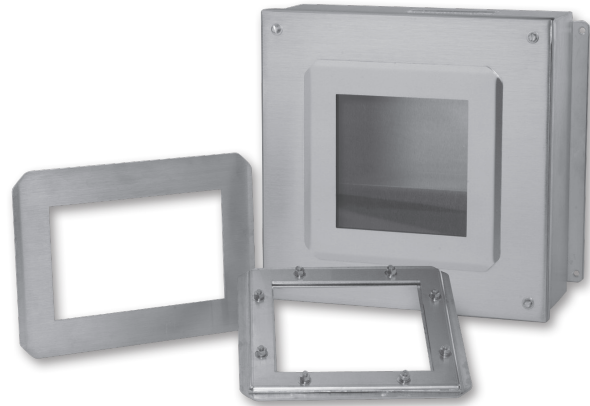

Enclosure Window Kits

Adalet's EWK Series window kits are designed to be used on Increased Safety (protection type 'e') and general purpose NEMA Type 4, 4X, 12 & 13 enclosures. These window kits are easily installed by making a cutout in the enclosure door and securing the window and frame in place. The window frames are available in Type 304 and 316L stainless steel. These window kits are stronger than Lexan with shatterproof soda-lime glass that will not cloud or scratch. The silicone gasket provides a water, oil and dust-tight seal around the perimeter of the window and frame. All mounting hardware is provided. Alternate window sizes and materials are available, please consult factory for information.

STANDARD FEATURES

- Type 304 or 316L stainless steel frame and retaining plate
- Installed on any stainless steel enclosure 12-16 gauge material
- Watertight silicone gasket
- Stainless steel hardware
- Tempered plate glass
- Various sizes from 3x3 through 24x24

MATERIAL

- 12* x 16 gauge / Type 304 or 316L stainless steel
- Stainless steel hardware
- #3 / #4 brushed finish

*12 gauge application require custom modifications

CERTIFICATIONS

NEMA Type 3, 3R, 4, 4X, 12 & 13
UL50
cULus Listed