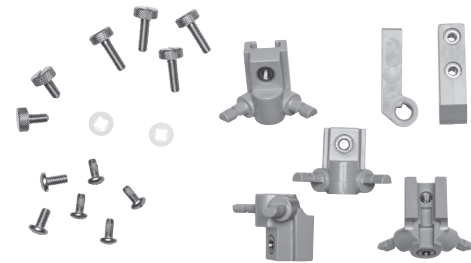

Swing Panel Hardware

COMPLETE KITS

CATALOG NUMBER	DESCRIPTION
ABP-66USP/USOPK	Swing Panel Kit for 6x6
ABP-86USP/USOPK	Swing Panel Kit for 8x6
ABP-88USP/USOPK	Swing Panel Kit for 8x8
ABP-108USP/USOPK	Swing Panel Kit for 10x8
ABP-1210USP/USOPK	Swing Panel Kit for 12x10
ABP-1412USP/USOPK	Swing Panel Kit for 14x12
ABP-1614USP/USOPK	Swing Panel Kit for 16x14
ABP-1816USP/USOPK	Swing Panel Kit for 18x16

Miscellaneous Accessories

MISC. ACCESSORIES FOR ELITE SERIES

CATALOG NUMBER	DESCRIPTION
BPAKB	Back Panel Adjustment Kit - Black Set Screw
BPAKG	Back Panel Adjustment Kit - Gray Set Screw
UBPAKB	Universal Back Panel Adjustment Kit - Black Thumb Screw
UBPAKG	Universal Back Panel Adjustment Kit - Gray Thumb Screw
DIN6	DIN Rail Kit 6" (2 rails, 4 screws)
DIN8	DIN Rail Kit 8" (2 rails, 4 screws)
DIN10	DIN Rail Kit 10" (2 rails, 4 screws)
DIN12	DIN Rail Kit 12" (2 rails, 4 screws)
DIN14	DIN Rail Kit 14" (2 rails, 4 screws)z
DIN16	DIN Rail Kit 16" (2 rails, 4 screws)
SP-10	Screw Pack (for mounting to bosses, 10)
SSLL-KIT	Stainless Steel Locking Latch Kit
CAT60L	Cat 60 Lock
CAT90L	Cat 90 Lock
VENT1	3" Aluminum Louvered
VENT2	Outdoor Labyrinth

Swing Panel Hardware

KIT HARDWARE ONLY

CATALOG NUMBER	DESCRIPTION
USOPK-B	Universal Swing Panel Kit - Black
USOPK-G	Universal Swing Panel Kit - Gray

Pole Mounting Kits

Pole Mounting Kits

CATALOG NUMBER	DESCRIPTION
PMKG-26	For 6" Enclosure - 2" Pole
PMKG-28	For 8" Enclosure - 2" Pole
PMKG-210	For 10" Enclosure - 2" Pole
PMKG-212	For 12" Enclosure - 2" Pole
PMKG-214	For 14" Enclosure - 2" Pole
PMKG-216	For 16" Enclosure - 2" Pole
PMKG-224	For 24" Enclosure - 2" Pole
PMKG-36	For 6" Enclosure - 3" Pole
PMKG-38	For 8" Enclosure - 3" Pole
PMKG-310	For 10" Enclosure - 3" Pole
PMKG-312	For 12" Enclosure - 3" Pole
PMKG-314	For 14" Enclosure - 3" Pole
PMKG-316	For 16" Enclosure - 3" Pole
PMKG-324	For 24" Enclosure - 3" Pole
PMKG-46	For 6" Enclosure - 4" Pole
PMKG-48	For 8" Enclosure - 4" Pole
PMKG-410	For 10" Enclosure - 4" Pole
PMKG-412	For 12" Enclosure - 4" Pole
PMKG-414	For 14" Enclosure - 4" Pole
PMKG-416	For 16" Enclosure - 4" Pole
PMKG-424	For 24" Enclosure - 4" Pole
PMKG-128	For 8" Enclosure - 12" Pole
PMKG-1210	For 10" Enclosure - 12" Pole
PMKG-1212	For 12" Enclosure - 12" Pole
PMKG1214	For 14" Enclosure - 12" Pole
PMKG1216	For 16" Enclosure - 12" Pole
PMKG-1224	For 24" Enclosure - 12" Pole