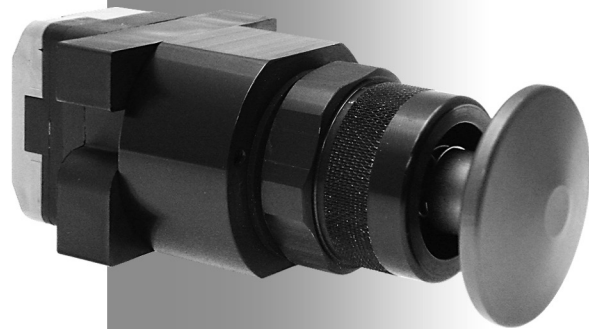

CN SERIES - CONTROLS

Pushbuttons

PUSHBUTTON

Cat #	Cap Color	Button Color
EHPB-B	BLACK	BLACK
EHPB-G	BLACK	GREEN
EHPB-R	BLACK	RED

MUSHROOM HEAD PUSHBUTTON

Cat #	Cap Color	Style
EHPBM-R	RED	MOMENTARY
EHPBM-B	BLACK	MOMENTARY
EHPPM	RED	PUSH/PULL

Certifications

Class I, Division 2, Groups A, B, C, D

Class II, Groups E, F, G (Canada Only)

Class I, Zone 1, AEx de IIC T6 -55°C ≤ Ta ≤ +60°C

Ex de IIC T6 X -55°C ≤ Ta ≤ +60°C

IECEX Ex de IIC Gb -55°C ≤ Ta ≤ +60°C

CE0539 Ⓢ II 2 G Ex e II C T6 (T5: Ta ≤ +55°C) (T4: Ta ≤ +70°C)

CE0539 Ⓢ II 2 D Ex tD A21 IP66 T200°C

IECEX Ex tb IIIC Db IP66

DIP

DIP A21 T_AT6