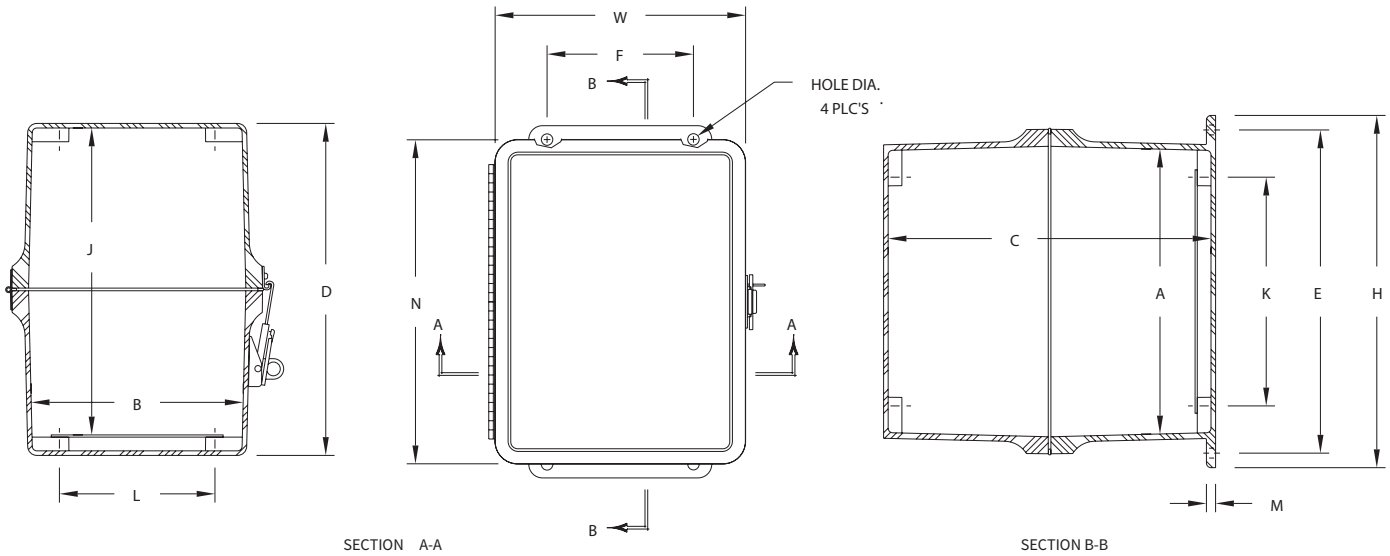

NON-METALLIC ENCLOSURES

Extra Deep (XD) Series - Hinged Cover / Twist Latches / Mounting Tabs

CAT. NUMBER	OUTSIDE DIM.			INSIDE DIM.			MOUNTING DIM			SHIPPING WT. (LBS)	PANEL PART NO.	PANEL DIM.
	A	B	C	H	W	D	M	N	P			
N4X-FG-060608XD	7.5	6.88	9.07	5.72	5.72	8.69	6.75	4	8.23	4.25	BP66A	17 x 13
N4X-FG-080608XD	9.62	6.84	9.07	7.73	5.74	8.69	8.88	4	8.23	4.25	BP86A	17 x 13
N4X-FG-080810XD	9.56	8.84	9.43	7.73	7.73	9.06	8.75	6	8.48	6.25	BP88A	17 x 13
N4X-FG-100808XD	11.62	8.81	8.09	9.73	7.73	7.84	10.75	6	7.39	6.25	BP108A	21 x 17
N4X-FG-121010XD	13.56	10.83	10.06	11.79	9.8	9.69	12.75	8	9.24	8.25	BP1210A	21 x 21
N4X-FG-121212XD	13.56	12.84	12.37	11.7	11.7	12	12.75	10	11.42	10.25	BP1212A	27 x 21
N4X-FG-141212XD	15.5	12.83	12.06	13.5	11.55	11.7	14.62	10	11.11	10.25	BP1412A	27 x 21
N4X-FG-161412XD	17.53	14.88	12.05	15.63	13.6	11.7	16.75	12	11.12	12.25	BP1614A	33 x 27
N4X-FG-181617XD	19.62	16.91	17.19	17.69	15.69	16.63	18.88	12	16.17	14.25	BP1816A	33 x 27
N4X-FG-201617XD	22	17	17.21	19.71	15.71	16.63	21.25	10	16.17	14.25	BPJ2016A	45 x 33

Information is subject to change without notice

Measurements in inches