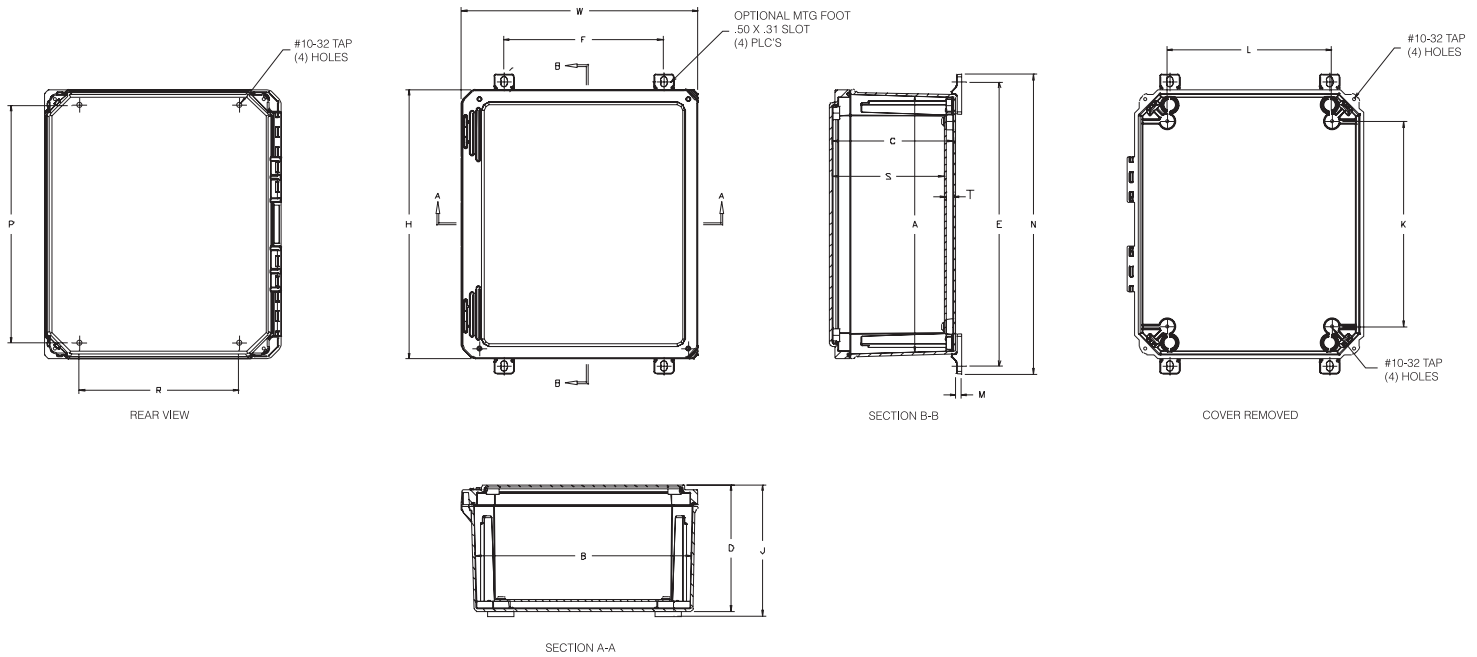

NON-METALLIC ENCLOSURES

Opaque Cover Premier Series Enclosures

CAT. NUMBER 4 Cover Screws	CAT. NUMBER Hinged/2 Screws	CAT. NUMBER Hinged/2 Latches	OUTSIDE DIM			INSIDE DIM			MOUNTING DIM			SHIPPING WT. (LBS)	PANEL PART NO.	PANEL DIM.
			H	W	D	A	B	C	M	N	P			
N4X-PFG-060604SC	N4X-PFG-060604CHSC	N4X-PFG-060604CHQR	7.41	7.79	4.31	6.77	6.77	4.06	8.24	4	3.6	2.5	BP66A	4.88 X 4.88
N4X-PFG-080604SC	N4X-PFG-080604CHSC	N4X-PFG-080604CHQR	9.41	7.79	4.31	8.77	6.77	4.06	10.21	4	3.6	3	BP86A	6.88 X 4.88
N4X-PFG-080804SC	N4X-PFG-080804CHSC	N4X-PFG-080804CHQR	9.39	9.76	4.31	8.74	8.74	4.06	10.21	6	3.6	3.5	BP88A	6.88 X 6.88
N4X-PFG-100806SC	N4X-PFG-100806CHSC	N4X-PFG-100806CHQR	11.42	9.76	6.31	10.73	8.73	6.06	12.09	6	5.6	4.5	BP108A	8.88 X 6.88
N4X-PFG-121006SC	N4X-PFG-121006CHSC	N4X-PFG-121006CHQR	13.45	11.83	6.31	12.69	10.69	6.06	14.18	8	5.6	6	BP1210A	10.88 X 8.88
N4X-PFG-141206SC	N4X-PFG-141206CHSC	N4X-PFG-141206CHQR	15.49	13.86	6.34	14.72	12.72	6.06	16.21	10	5.6	8	BP1412A	10.88 X 10.88
N4X-PFG-141208SC	N4X-PFG-141208CHSC	N4X-PFG-141208CHQR	15.49	13.86	8.34	14.66	12.66	8.06	16.19	10	7.6	9.5	BP1412A	12.88 X 10.88
N4X-PFG-161408SC	N4X-PFG-161408CHSC	N4X-PFG-161408CHQR	17.58	16.96	8.34	16.69	14.69	8.06	18.26	12	7.6	11.5	BP1614A	14.88 X 12.88
N4X-PFG-181610SC	N4X-PFG-181610CHSC	N4X-PFG-181610CHQR	19.77	18.15	10.34	18.63	16.63	10.06	20.24	14	9.6	16	BP1816A	16.88 X 14.88
N4X-PFG-201610SC	N4X-PFG-201610CHSC	N4X-PFG-201610CHQR	21.79	18.16	10.34	20.63	16.63	10.06	22.26	14	9.6	17.5	BP2016A	18.88 X 14.88

Clear Cover Premier Series Enclosures

CAT. NUMBER Hinged/2 Screws	CAT. NUMBER Hinged/2 Latches	OUTSIDE DIM			INSIDE DIM			MOUNTING DIM			SHIPPING WT. (LBS)	PANEL PART NO.	PANEL DIM.
		H	W	D	A	B	C	M	N	P			
N4X-PFG-060604CHSC-CC	N4X-PFG-060604CHQR-CC	7.41	7.79	4.31	6.77	6.77	4.06	8.24	4	3.6	2.5	BP66A	4.88 X 4.88
N4X-PFG-080604CHSC-CC	N4X-PFG-080604CHQR-CC	9.41	7.79	4.31	8.77	6.77	4.06	10.21	4	3.6	3	BP86A	6.88 X 4.88
N4X-PFG-080804CHSC-CC	N4X-PFG-080804CHQR-CC	9.39	9.76	4.31	8.74	8.74	4.06	10.21	6	3.6	3.5	BP88A	6.88 X 6.88
N4X-PFG-100806CHSC-CC	N4X-PFG-100806CHQR-CC	11.42	9.76	6.31	10.73	8.73	6.06	12.09	6	5.6	4.5	BP108A	8.88 X 6.88
N4X-PFG-121006CHSC-CC	N4X-PFG-121006CHQR-CC	13.45	11.83	6.31	12.69	10.69	6.06	14.18	8	5.6	6	BP1210A	10.88 X 8.88
N4X-PFG-141206CHSC-CC	N4X-PFG-141206CHQR-CC	15.49	13.86	6.34	14.72	12.72	6.06	16.21	10	5.6	8	BP1412A	10.88 X 10.88
N4X-PFG-141208CHSC-CC	N4X-PFG-141208CHQR-CC	15.49	13.86	8.34	14.66	12.66	8.06	16.19	10	7.6	9.5	BP1412A	12.88 X 10.88
N4X-PFG-161408CHSC-CC	N4X-PFG-161408CHQR-CC	17.58	16.96	8.34	16.69	14.69	8.06	18.26	12	7.6	11.5	BP1614A	14.88 X 12.88
N4X-PFG-181610CHSC-CC	N4X-PFG-181610CHQR-CC	19.77	18.15	10.34	18.63	16.63	10.06	20.24	14	9.6	16	BP1816A	16.88 X 14.88
N4X-PFG-201610CHSC-CC	N4X-PFG-201610CHQR-CC	21.79	18.16	10.34	20.63	16.63	10.06	22.26	14	9.6	17.5	BP2016A	18.88 X 14.88

Information is subject to change without notice

Measurements in inches

SEND ORDERS TO ORDERS@ADALET.COM